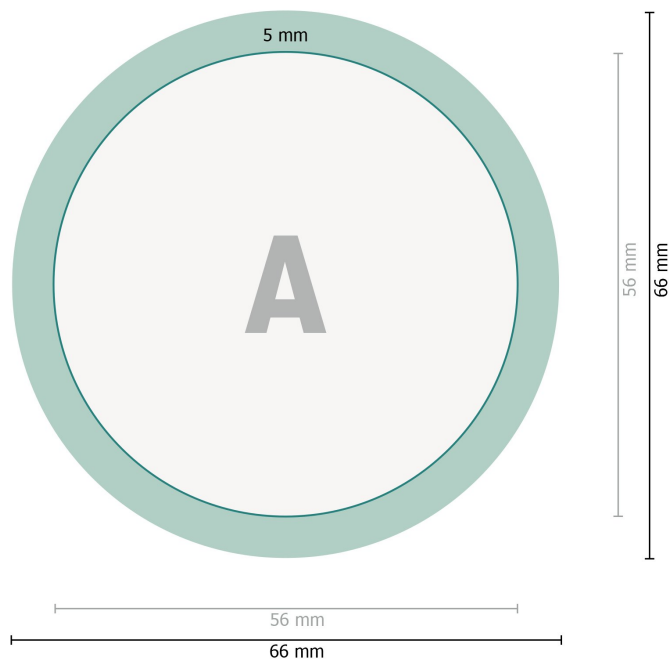

Mirror buttons, round, 5.6 cm diameter

**Data format:**

6,6 x 6,6 cm

Trimmed size:

5,6 x 5,6 cm

Fold-over edge:

0,5 cm

Safety margin:

2 mm

Maintaining space between the text/information and the edge of the trimmed format prevents undesirable cuts.

Explanation of symbols

—| Trimmed size

—| Data format

■ Fold-over edge

Please note:

Allow for trim allowance and safety margin according to instructions.

Arrange background graphics, images or graphics up to the edge of the data format.

Tolerances may occur during production due to cutting, punching and folding processes.

Printing data: Instructions and templates can be found under the menu item *Printing data* at www.onlineprinters.ie