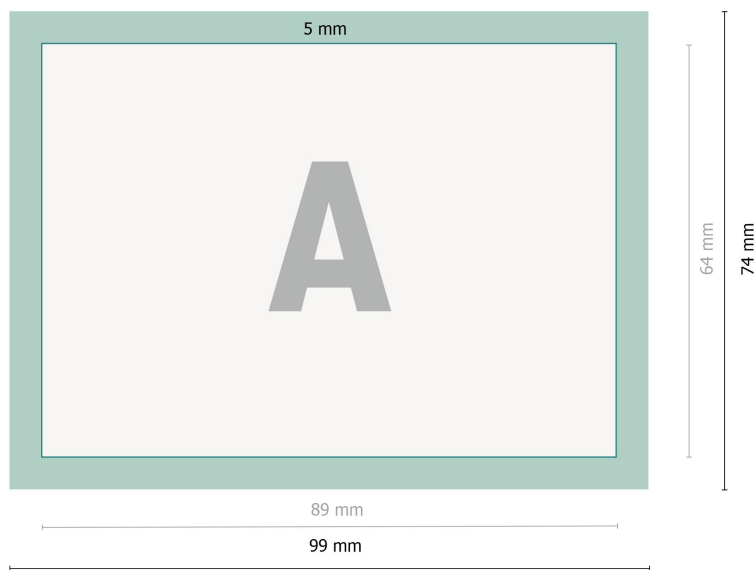

Fridge magnets, 8.9 x 6.4 cm

**Data format:**

9,9 x 7,4 cm

Trimmed size:

8,9 x 6,4 cm

Fold-over edge:

cm

Safety margin:

2 mm

Maintaining space between the text/information and the edge of the trimmed format prevents undesirable cuts.

Explanation of symbols

—| Trimmed size

—| Data format

■ Fold-over edge

Please note:

Allow for trim allowance and safety margin according to instructions.

Arrange background graphics, images or graphics up to the edge of the data format.

Tolerances may occur during production due to cutting, punching and folding processes.

Printing data: Instructions and templates can be found under the menu item *Printing data* at www.onlineprinters.ie