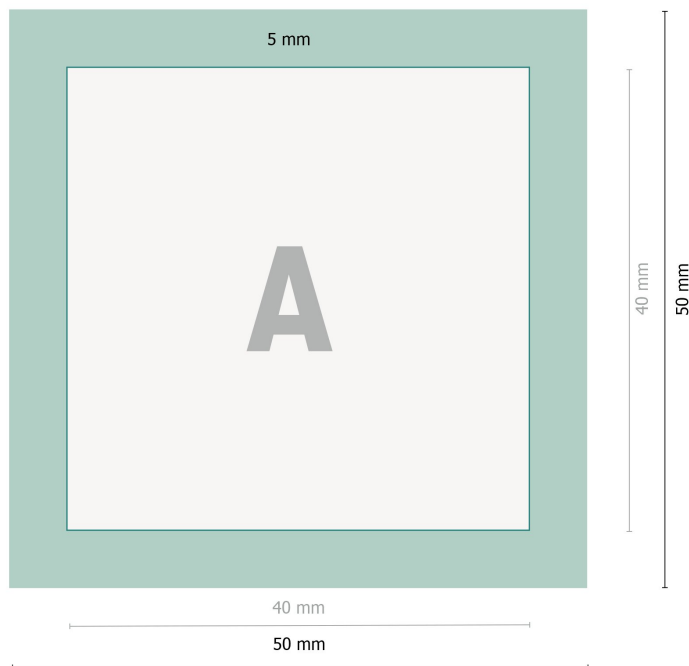

Pinback buttons, 4.0 x 4.0 cm

**Data format:**

5 x 5 cm

Trimmed size:

4 x 4 cm

Fold-over edge:

0,5 cm

Safety margin:

2 mm

Maintaining space between the text/information and the edge of the trimmed format prevents undesirable cuts.

Explanation of symbols

—| Trimmed size

—| Data format

■ Fold-over edge

Please note:

Allow for trim allowance and safety margin according to instructions.

Arrange background graphics, images or graphics up to the edge of the data format.

Tolerances may occur during production due to cutting, punching and folding processes.

Printing data: Instructions and templates can be found under the menu item *Printing data* at www.onlineprinters.ie