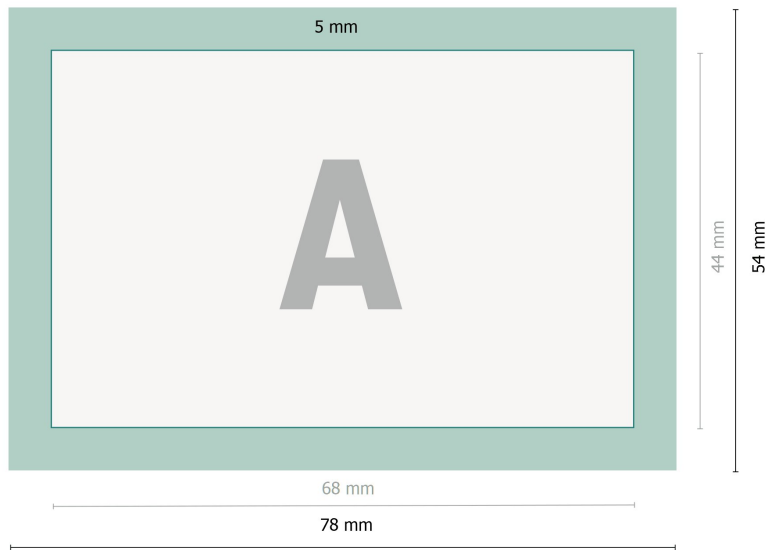

Pinback buttons, 6.8 x 4.4 cm

**Data format:**

7,8 x 5,4 cm

Trimmed size:

6,8 x 4,4 cm

Fold-over edge:

0,5 cm

Safety margin:

2 mm

Maintaining space between the text/information and the edge of the trimmed format prevents undesirable cuts.

Explanation of symbols

—| Trimmed size

—| Data format

■ Fold-over edge

Please note:

Allow for trim allowance and safety margin according to instructions.

Arrange background graphics, images or graphics up to the edge of the data format.

Tolerances may occur during production due to cutting, punching and folding processes.

Printing data: Instructions and templates can be found under the menu item *Printing data* at www.onlineprinters.ie