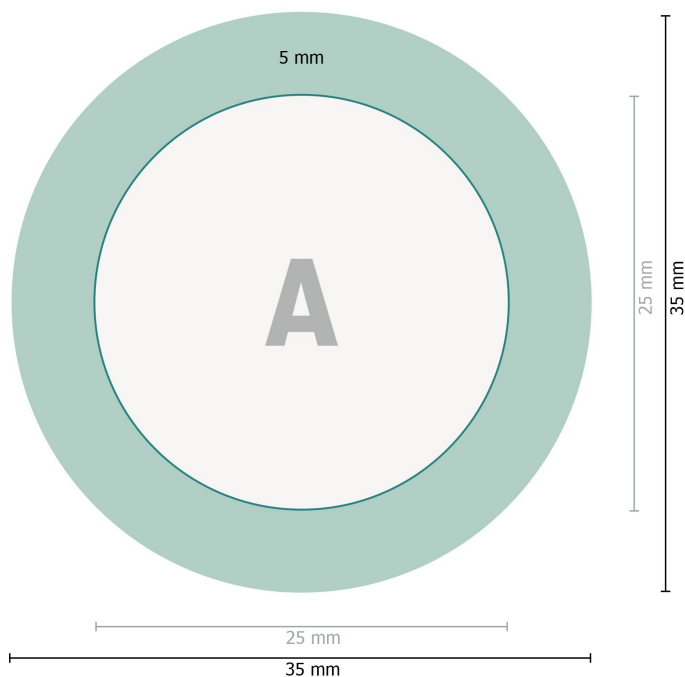

# Pinback buttons, round, 2.5 cm diameter

**Data format:**

3,5 x 3,5 cm

**Trimmed size:**

2,5 x 2,5 cm

**Fold-over edge:**

0,5 cm

**Safety margin:**

2 mm

Maintaining space between the text/information and the edge of the trimmed format prevents undesirable cuts.

**Explanation of symbols**

—| Trimmed size

—| Data format

■ Fold-over edge

**Please note:**

Allow for trim allowance and safety margin according to instructions.

Arrange background graphics, images or graphics up to the edge of the data format.

Tolerances may occur during production due to cutting, punching and folding processes.

Printing data: Instructions and templates can be found under the menu item *Printing data* at [www.onlineprinters.ie](http://www.onlineprinters.ie)