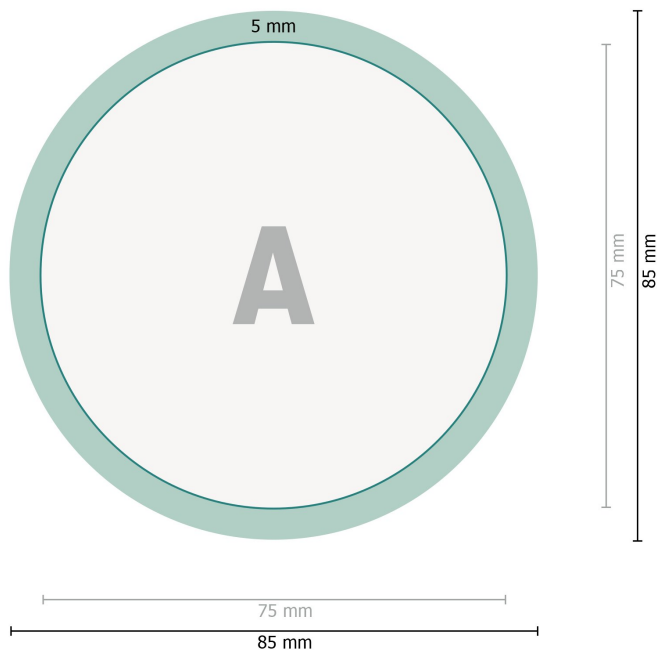

Pinback buttons, round, 7.5 cm diameter

**Data format:**

8,5 x 8,5 cm

Trimmed size:

7,5 x 7,5 cm

Fold-over edge:

0,5 cm

Safety margin:

2 mm

Maintaining space between the text/information and the edge of the trimmed format prevents undesirable cuts.

Explanation of symbols

—| Trimmed size

—| Data format

■ Fold-over edge

Please note:

Allow for trim allowance and safety margin according to instructions.

Arrange background graphics, images or graphics up to the edge of the data format.

Tolerances may occur during production due to cutting, punching and folding processes.

Printing data: Instructions and templates can be found under the menu item *Printing data* at www.onlineprinters.ie