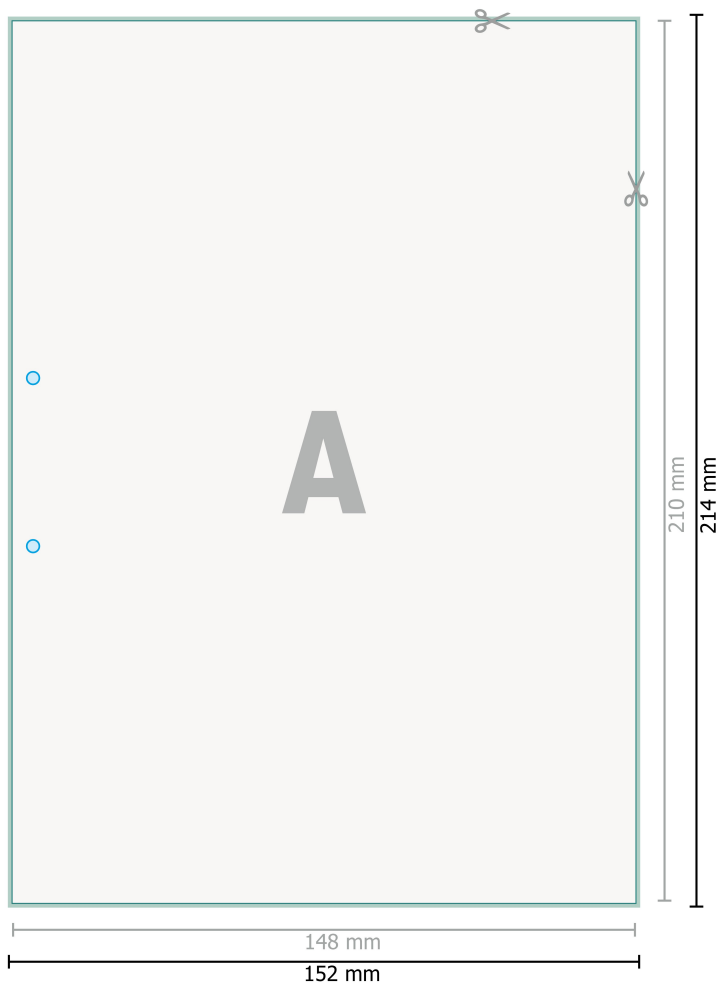

Notepads with cover, A5, portrait

Inner part

● Optional drilled holes

Dataformat (incl. 2 mm bleed):

15,2 x 21,4 cm

bleed:

2 mm

Trimmed size:

14,8 x 21 cm

Safety margin:

4 mm

Maintaining space between the text/information and the edge of the trimmed format prevents undesirable cuts.

Explanation of symbols

Bleed

Reading direction

Trimmed size

Data format

We will cut/perforate your product here

Please note:

Allow for trim allowance and safety margin according to instructions.

Arrange background graphics, images or graphics up to the edge of the data format.

Tolerances may occur during production due to cutting, punching and folding processes.

Printing data: Instructions and templates can be found under the menu item *Printing data* at www.onlineprinters.ie