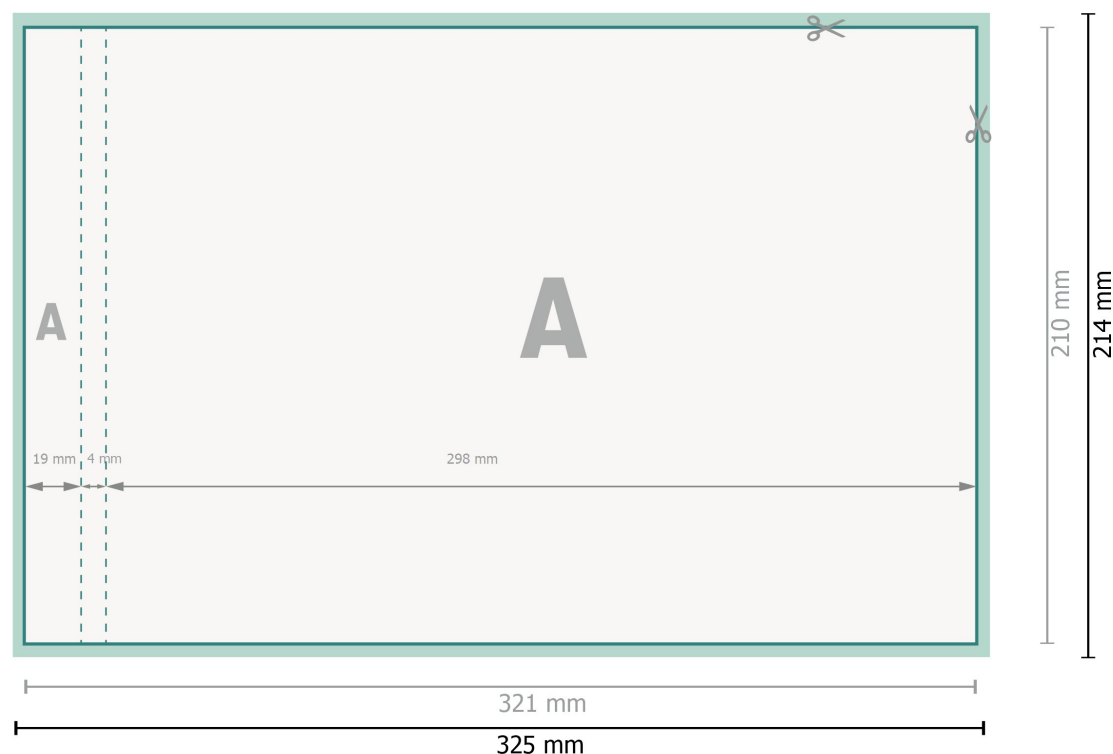

Datasheet

Notepads with cover, A4, landscape

25 sheets, 170 gsm art print paper

Dataformat (incl. 2 mm bleed):

32,5 x 21,4 cm

bleed:

2 mm

Trimmed size:

32,1 x 21 cm

Safety margin:

4 mm

Maintaining space between the text/information and the edge of the trimmed format prevents undesirable cuts.

Explanation of symbols

-  Bleed
-  Reading direction
-  Trimmed size
-  Data format
-  We will cut/perforate your product here

Please note:

Allow for trim allowance and safety margin according to instructions.

Arrange background graphics, images or graphics up to the edge of the data format.

Tolerances may occur during production due to cutting, punching and folding processes.