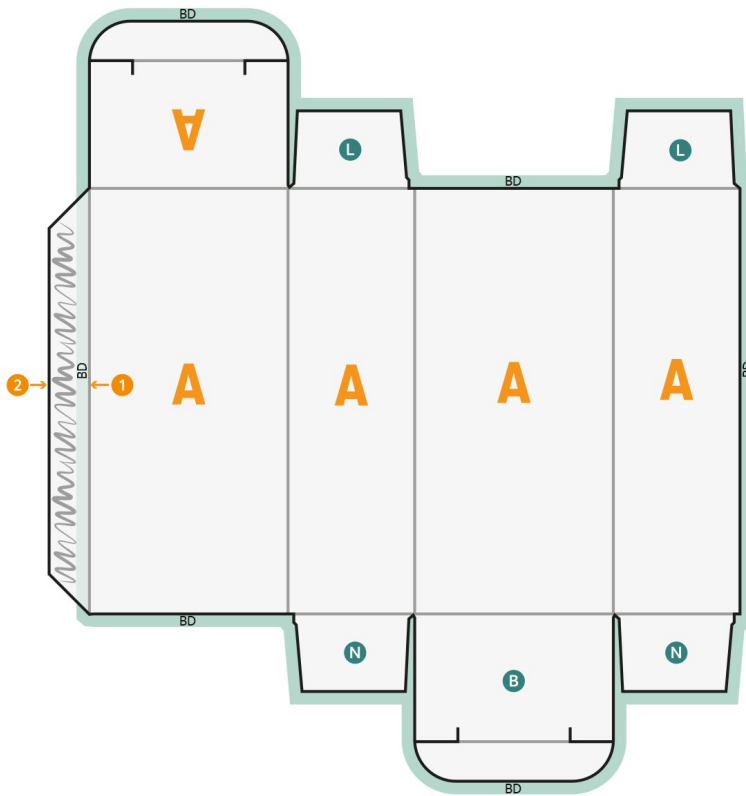

free format selection

bleed:
3 mm

Safety margin:
4 mm
Maintaining space between the text/information and the edge of the trimmed format prevents undesirable cuts.

-
- Z** width
 - X** length
 - Y** height

Please note:

Allow for trim allowance and safety margin according to instructions.

Arrange background graphics, images or graphics up to the edge of the data format.

Tolerances may occur during production due to cutting, punching and folding processes.

Printing data: Instructions and templates can be found under the menu item *Printing data* at www.onlineprinters.ie

free format selection

bleed:
3 mm

Safety margin:
4 mm

Maintaining space between the text/information and the edge of the trimmed format prevents undesirable cuts.

Allow for trim allowance and safety margin according to instructions.

Arrange background graphics, images or graphics up to the edge of the data format.

Tolerances may occur during production due to cutting, punching and folding processes.