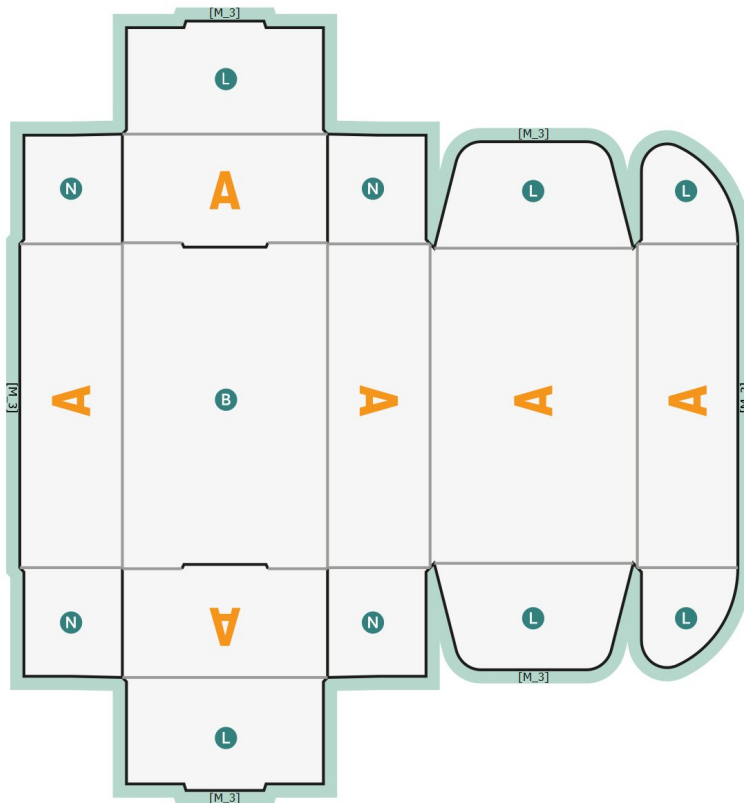

Hinged lid boxes

free format selection

bleed:
3 mm

Safety margin:
4 mm

Maintaining space between the text/information and the edge of the trimmed format prevents undesirable cuts.

Z width
X length
Y height

Please note:

Allow for trim allowance and safety margin according to instructions.

Arrange background graphics, images or graphics up to the edge of the data format.

Tolerances may occur during production due to cutting, punching and folding processes.

Printing data: Instructions and templates can be found under the menu item *Printing data* at www.onlineprinters.ie

free format selection

bleed:
3 mm

Safety margin:
4 mm

Maintaining space between the text/information and the edge of the trimmed format prevents undesirable cuts.

- B** Basement
- N** Invisible
- L** Limited visibility area
- bleed

- 1 Bleed 3 mm on all sides
- 2 Black elements must be created with 100 % black only (e.g. barcodes such as I
Texts, objects and graphs must be created in 100 % black,
no grey scales
- 3 Ink application 300 % max.