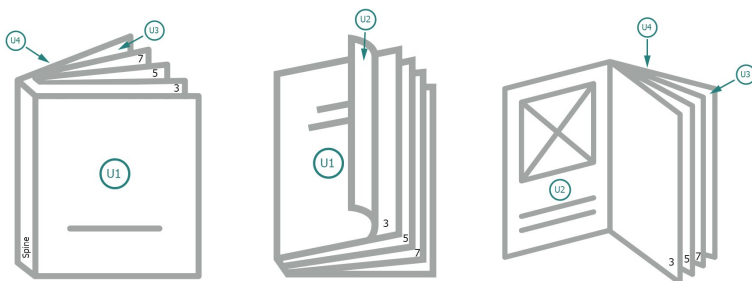

Catalogues, adhesive-bound, A4 Half, landscape

cover

Outside

Inside

inner part

Sequence of pages

Create pages consecutively as individual pages.

finished product

Dataformat (incl. 2 mm bleed):

30,1 x 10,9 cm

Trimmed size (closed):

29,7 x 10,5 cm

bleed:

2 mm

Safety margin:

5 mm

Maintaining space between the text/information and the edge of the trimmed format prevents undesirable cuts.

Explanation of symbols

Bleed

Reading direction

We will cut/perforate your product here

Creasing/Folding

Please note:

Allow for trim allowance and safety margin according to instructions.

Arrange background graphics, images or graphics up to the edge of the data format.

Tolerances may occur during production due to cutting, punching and folding processes.