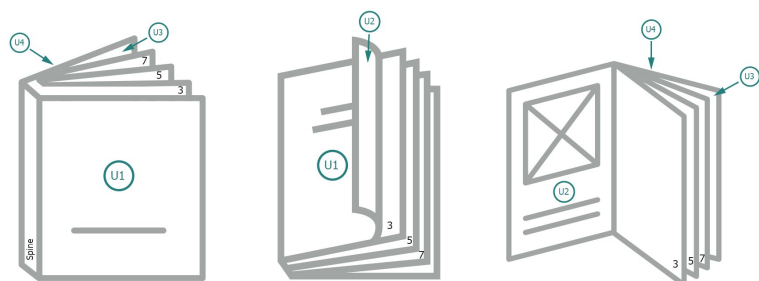

Catalogues, adhesive-bound, A6, landscape

cover

Outside

Inside

inner part

Sequence of pages

Create pages consecutively as individual pages.

finished product

Dataformat (incl. 2 mm bleed):

15,2 x 10,9 cm

Trimmed size (closed):

14,8 x 10,5 cm

bleed:

2 mm

Safety margin:

5 mm

Maintaining space between the text/information and the edge of the trimmed format prevents undesirable cuts.

Explanation of symbols

Bleed

Reading direction

We will cut/perforate your product here

Creasing/Folding

Please note:

Allow for trim allowance and safety margin according to instructions.

Arrange background graphics, images or graphics up to the edge of the data format.

Tolerances may occur during production due to cutting, punching and folding processes.