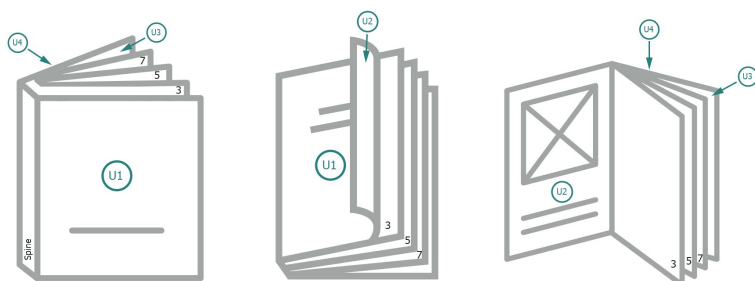

Catalogues, adhesive-bound, 24 x 17 cm, landscape

cover

Outside

Inside

inner part

Sequence of pages

Create pages consecutively as individual pages.

finished product

Dataformat (incl. 2 mm bleed):

24,4 x 17,4 cm

Trimmed size (closed):

24 x 17 cm

bleed:

2 mm

Safety margin:

5 mm

Maintaining space between the text/information and the edge of the trimmed format prevents undesirable cuts.

Explanation of symbols

Bleed

Reading direction

We will cut/perforate your product here

Creasing/Folding

Please note:

Allow for trim allowance and safety margin according to instructions.

Arrange background graphics, images or graphics up to the edge of the data format.

Tolerances may occur during production due to cutting, punching and folding processes.