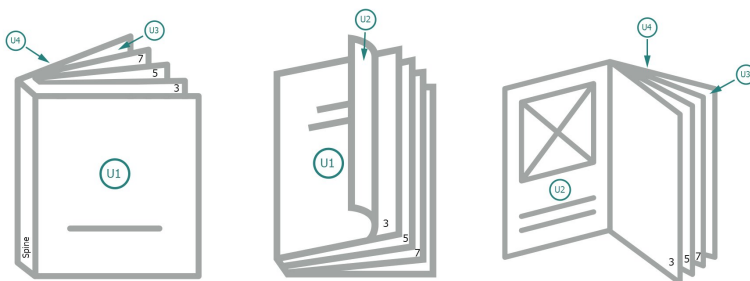

## Catalogues, adhesive-bound, A4, landscape

cover

Outside

Inside

inner part

### Sequence of pages

Create pages consecutively as individual pages.

finished product

### Dataformat (incl. 2 mm bleed):

30,1 x 21,4 cm

### Trimmed size (closed):

29,7 x 21 cm