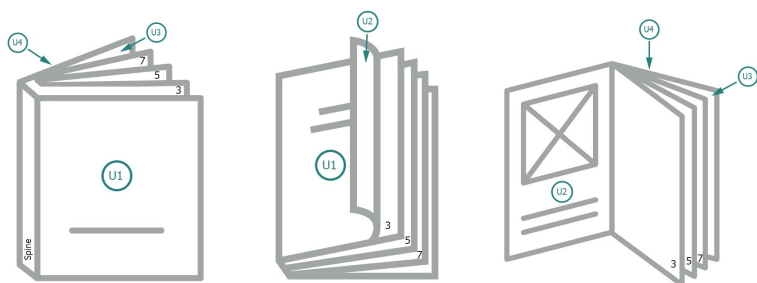

Catalogues, adhesive-bound, Art-Size, landscape

cover

Outside

Inside

inner part

Sequence of pages

Create pages consecutively as individual pages.

finished product

Dataformat (incl. 2 mm bleed):

28,4 x 21,4 cm

Trimmed size (closed):

28 x 21 cm

bleed:

2 mm

Safety margin:

5 mm

Maintaining space between the text/information and the edge of the trimmed format prevents undesirable cuts.

Explanation of symbols

Bleed

Reading direction

We will cut/perforate your product here

Creasing/Folding

Please note:

Allow for trim allowance and safety margin according to instructions.

Arrange background graphics, images or graphics up to the edge of the data format.

Tolerances may occur during production due to cutting, punching and folding processes.