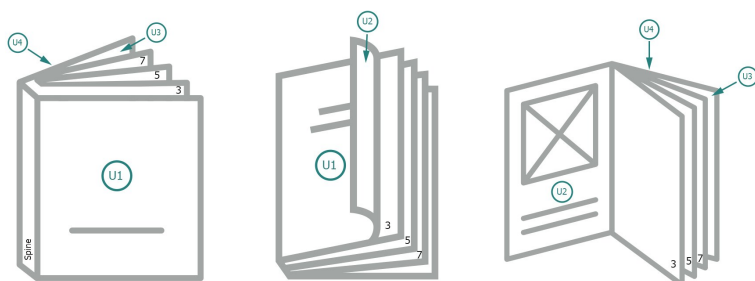

Catalogues, adhesive-bound, A5, landscape

cover

Outside

Inside

inner part

Sequence of pages

Create pages consecutively as individual pages.

finished product

Dataformat (incl. 2 mm bleed):

21,4 x 15,2 cm

Trimmed size (closed):

21 x 14,8 cm

bleed:

2 mm

Safety margin:

5 mm

Maintaining space between the text/information and the edge of the trimmed format prevents undesirable cuts.

Explanation of symbols

Bleed

Reading direction

We will cut/perforate your product here

Creasing/Folding

Please note:

Allow for trim allowance and safety margin according to instructions.

Arrange background graphics, images or graphics up to the edge of the data format.

Tolerances may occur during production due to cutting, punching and folding processes.