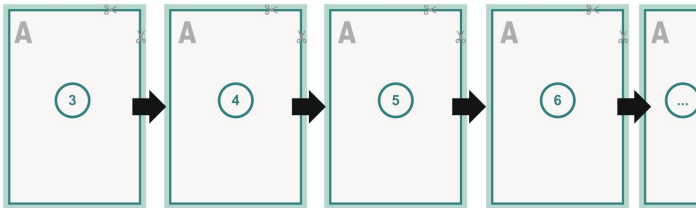

Catalogues, adhesive-bound, 17 x 24 cm, portrait

cover

inner part

Sequence of pages

Create pages consecutively as individual pages.

finished product

Dataformat (incl. 2 mm bleed):

17,4 x 24,4 cm

Trimmed size (closed):

17 x 24 cm

bleed:

2 mm

Safety margin:

5 mm

Maintaining space between the text/information and the edge of the trimmed format prevents undesirable cuts.

Explanation of symbols

Bleed

Reading direction

We will cut/perforate your product here

Creasing/Folding

Please note:

Allow for trim allowance and safety margin according to instructions.

Arrange background graphics, images or graphics up to the edge of the data format.