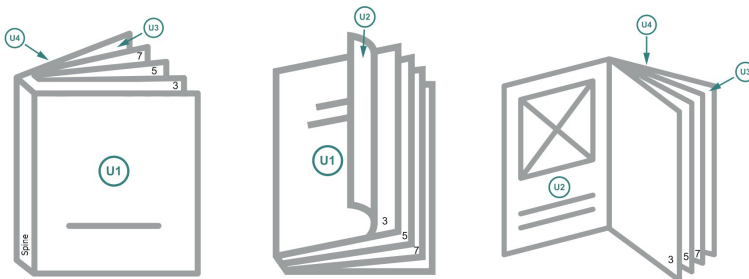

Catalogues, adhesive-bound, 17 x 24 cm, portrait

cover

inner part

Sequence of pages

Create pages consecutively as individual pages.

finished product

Dataformat (incl. 2 mm bleed):

17,4 x 24,4 cm

Trimmed size (closed):

17 x 24 cm

bleed:

2 mm

Safety margin:

5 mm

Maintaining space between the text/information and the edge of the trimmed format prevents undesirable cuts.

Explanation of symbols

Bleed

Reading direction

We will cut/perforate your product here

Creasing/Folding

Please note:

Allow for trim allowance and safety margin according to instructions.

Arrange background graphics, images or graphics up to the edge of the data format.