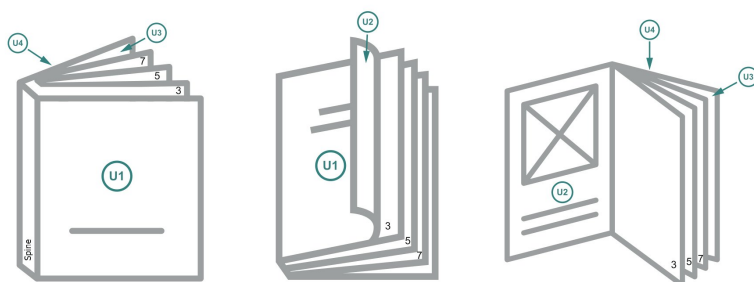

Catalogues, adhesive-bound, DL, portrait

cover

inner part

Sequence of pages

Create pages consecutively as individual pages.

finished product

Dataformat (incl. 2 mm bleed):

10,9 x 21,4 cm

Trimmed size (closed):

10,5 x 21 cm

bleed:

2 mm

Safety margin:

5 mm

Maintaining space between the text/information and the edge of the trimmed format prevents undesirable cuts.

Explanation of symbols

- Bleed
- Reading direction
- We will cut/perforate your product here
- Creasing/Folding

Please note:

Allow for trim allowance and safety margin according to instructions.

Arrange background graphics, images or graphics up to the edge of the data format.