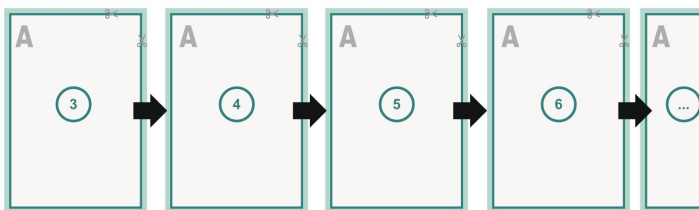

Catalogues, adhesive-bound, DL, portrait

cover

inner part

Sequence of pages

Create pages consecutively as individual pages.

finished product

Dataformat (incl. 2 mm bleed):

10,9 x 21,4 cm

Trimmed size (closed):

10,5 x 21 cm

bleed:

2 mm

Safety margin:

5 mm

Maintaining space between the text/information and the edge of the trimmed format prevents undesirable cuts.

Explanation of symbols

- Bleed
- Reading direction
- We will cut/perforate your product here
- Creasing/Folding

Please note:

Allow for trim allowance and safety margin according to instructions.

Arrange background graphics, images or graphics up to the edge of the data format.