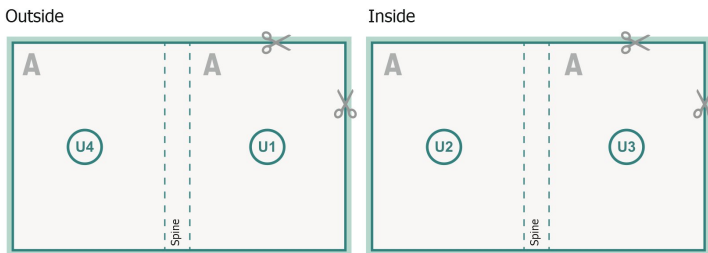

## Catalogues, adhesive-bound, A4, portrait

cover

inner part

### Sequence of pages

Create pages consecutively as individual pages.

finished product

### Dataformat (incl. 2 mm bleed):

21,4 x 30,1 cm

### Trimmed size (closed):

21 x 29,7 cm