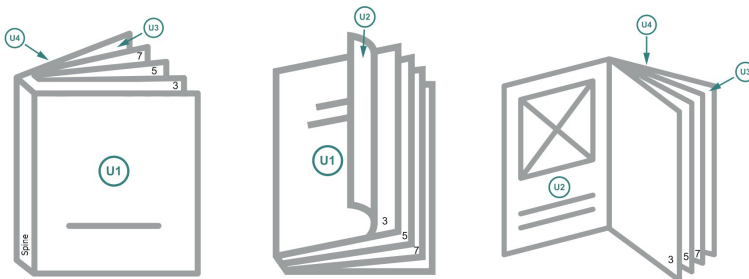

## Catalogues, adhesive-bound, A4, portrait

cover

inner part

### Sequence of pages

Create pages consecutively as individual pages.

finished product

### Dataformat (incl. 2 mm bleed):

21,4 x 30,1 cm

### Trimmed size (closed):

21 x 29,7 cm