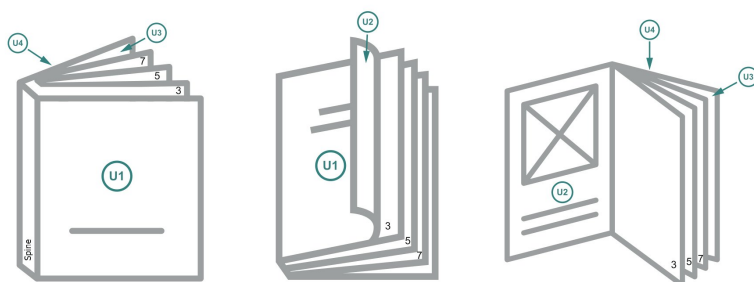

Catalogues, adhesive-bound, A6, portrait

cover

inner part

Sequence of pages

Create pages consecutively as individual pages.

finished product

Dataformat (incl. 2 mm bleed):

10,9 x 15,2 cm

Trimmed size (closed):

10,5 x 14,8 cm

bleed:

2 mm

Safety margin:

5 mm

Maintaining space between the text/information and the edge of the trimmed format prevents undesirable cuts.

Explanation of symbols

Bleed

Reading direction

We will cut/perforate your product here

Creasing/Folding

Please note:

Allow for trim allowance and safety margin according to instructions.

Arrange background graphics, images or graphics up to the edge of the data format.