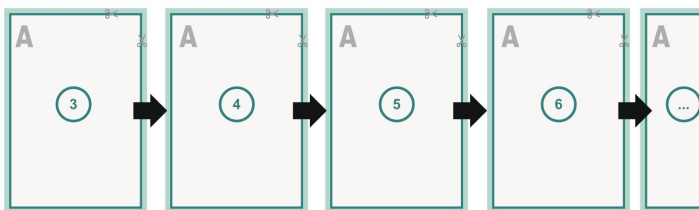

Catalogues, adhesive-bound, A6, portrait

cover

inner part

Sequence of pages

Create pages consecutively as individual pages.

finished product

Dataformat (incl. 2 mm bleed):

10,9 x 15,2 cm

Trimmed size (closed):

10,5 x 14,8 cm

bleed:

2 mm

Safety margin:

5 mm

Maintaining space between the text/information and the edge of the trimmed format prevents undesirable cuts.

Explanation of symbols

Bleed

Reading direction

We will cut/perforate your product here

Creasing/Folding

Please note:

Allow for trim allowance and safety margin according to instructions.

Arrange background graphics, images or graphics up to the edge of the data format.