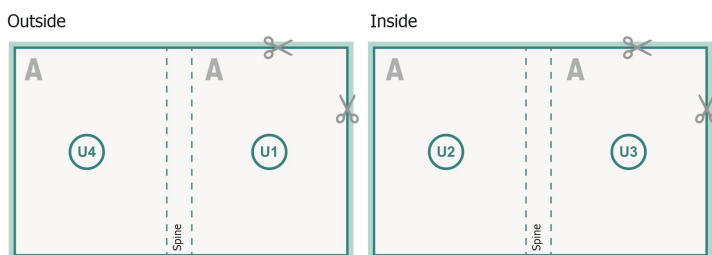

Catalogues, adhesive-bound, A6, portrait

cover

inner part

Sequence of pages

Create pages consecutively as individual pages.

finished product

Dataformat (incl. 2 mm bleed):

10,9 x 15,2 cm

Trimmed size (closed):

10,5 x 14,8 cm

bleed:

2 mm

Safety margin:

5 mm

Maintaining space between the text/information and the edge of the trimmed format prevents undesirable cuts.

Explanation of symbols

Bleed

Reading direction

We will cut/perforate your product here

Creasing/Folding

Please note:

Allow for trim allowance and safety margin according to instructions.

Arrange background graphics, images or graphics up to the edge of the data format.