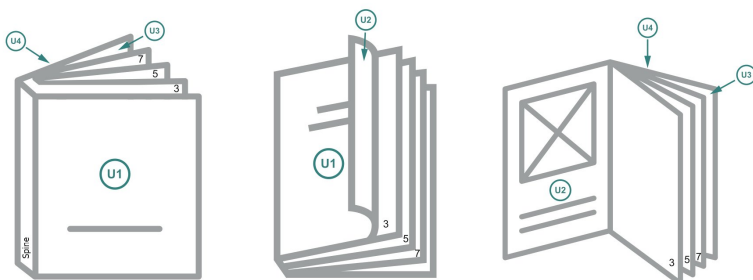

Catalogues, adhesive-bound, A4 Half, portrait

cover

Outside

Inside

inner part

Sequence of pages

Create pages consecutively as individual pages.

finished product

Dataformat (incl. 2 mm bleed):

10,9 x 30,1 cm

Trimmed size (closed):

10,5 x 29,7 cm

bleed:

2 mm

Safety margin:

5 mm

Maintaining space between the text/information and the edge of the trimmed format prevents undesirable cuts.

Explanation of symbols

- Bleed
- Reading direction
- We will cut/perforate your product here
- Creasing/Folding

Please note:

Allow for trim allowance and safety margin according to instructions.

Arrange background graphics, images or graphics up to the edge of the data format.

Tolerances may occur during production due to cutting, punching and folding processes.