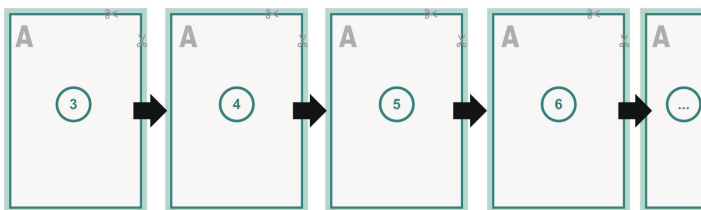

Catalogues, adhesive-bound, A4 Half, portrait

cover

Outside

Inside

inner part

Sequence of pages

Create pages consecutively as individual pages.

finished product

Dataformat (incl. 2 mm bleed):

10,9 x 30,1 cm

Trimmed size (closed):

10,5 x 29,7 cm

bleed:

2 mm

Safety margin:

5 mm

Maintaining space between the text/information and the edge of the trimmed format prevents undesirable cuts.

Explanation of symbols

- Bleed
- Reading direction
- We will cut/perforate your product here
- Creasing/Folding

Please note:

Allow for trim allowance and safety margin according to instructions.

Arrange background graphics, images or graphics up to the edge of the data format.

Tolerances may occur during production due to cutting, punching and folding processes.