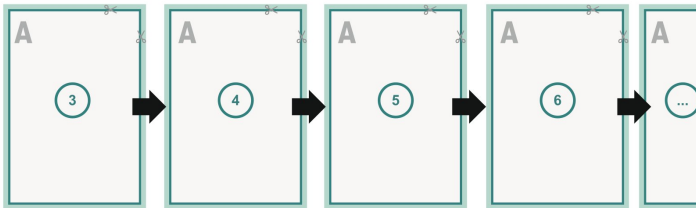

Catalogues, adhesive-bound, A5, portrait

cover

inner part

Sequence of pages

Create pages consecutively as individual pages.

finished product

Dataformat (incl. 2 mm bleed):

15,2 x 21,4 cm

Trimmed size (closed):

14,8 x 21 cm

bleed:

2 mm

Safety margin:

5 mm

Maintaining space between the text/information and the edge of the trimmed format prevents undesirable cuts.

Explanation of symbols

Bleed

Reading direction

We will cut/perforate your product here

Creasing/Folding

Please note:

Allow for trim allowance and safety margin according to instructions.

Arrange background graphics, images or graphics up to the edge of the data format.