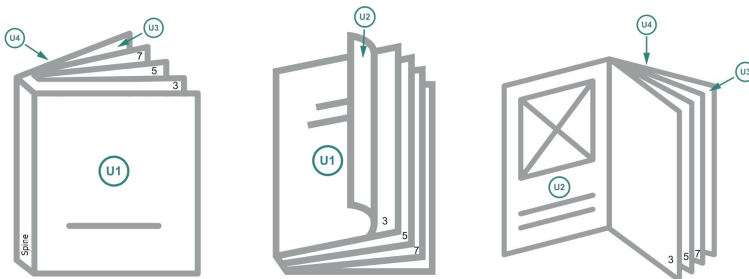

Catalogues, adhesive-bound, A5, portrait

cover

inner part

Sequence of pages

Create pages consecutively as individual pages.

finished product

Dataformat (incl. 2 mm bleed):

15,2 x 21,4 cm

Trimmed size (closed):

14,8 x 21 cm

bleed:

2 mm

Safety margin:

5 mm

Maintaining space between the text/information and the edge of the trimmed format prevents undesirable cuts.

Explanation of symbols

Bleed

Reading direction

We will cut/perforate your product here

Creasing/Folding

Please note:

Allow for trim allowance and safety margin according to instructions.

Arrange background graphics, images or graphics up to the edge of the data format.