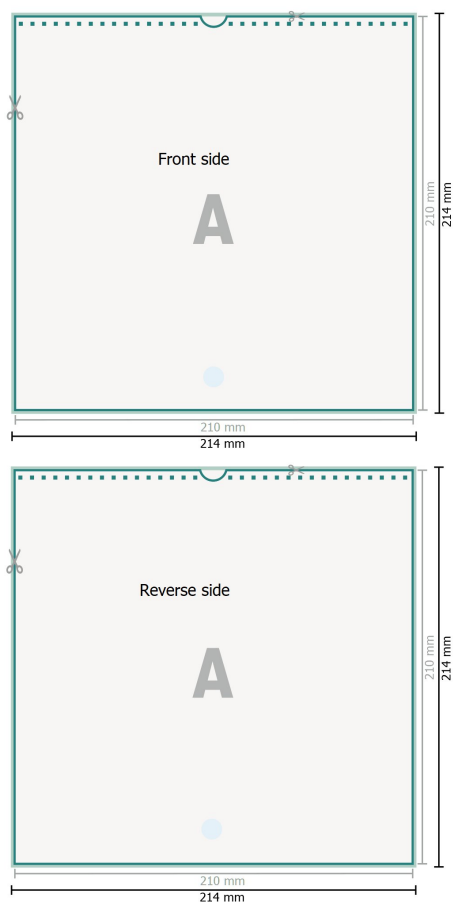

Wire-o Wall Calendars, A4-Square, 4/4 colours

 Optional drilled holes

Dataformat (incl. 2 mm bleed):

21,4 x 21,4 cm

bleed:

2 mm

Trimmed size:

21 x 21 cm

Safety margin:

4 mm

Maintaining space between the text/information and the edge of the trimmed format prevents undesirable cuts.

Explanation of symbols

-  Bleed
-  Reading direction
-  Trimmed size
-  Data format
-  We will cut/perforate your product here

Please note:

Allow for trim allowance and safety margin according to instructions.

Arrange background graphics, images or graphics up to the edge of the data format.

Tolerances may occur during production due to cutting, punching and folding processes.