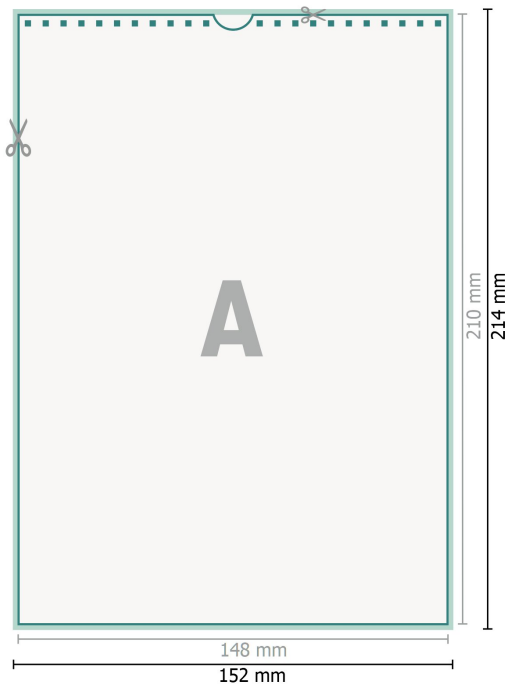

Wire-o Wall Calendars, A5, 4/0 colours portrait

Dataformat (incl. 2 mm bleed):

15,2 x 21,4 cm

bleed:

2 mm

Trimmed size:

14,8 x 21 cm

Safety margin:

4 mm

Maintaining space between the text/information and the edge of the trimmed format prevents undesirable cuts.

Explanation of symbols

 Bleed

 Reading direction

 Trimmed size

 Data format

 We will cut/perforate your product here

Please note:

Allow for trim allowance and safety margin according to instructions.

Arrange background graphics, images or graphics up to the edge of the data format.

Tolerances may occur during production due to cutting, punching and folding processes.