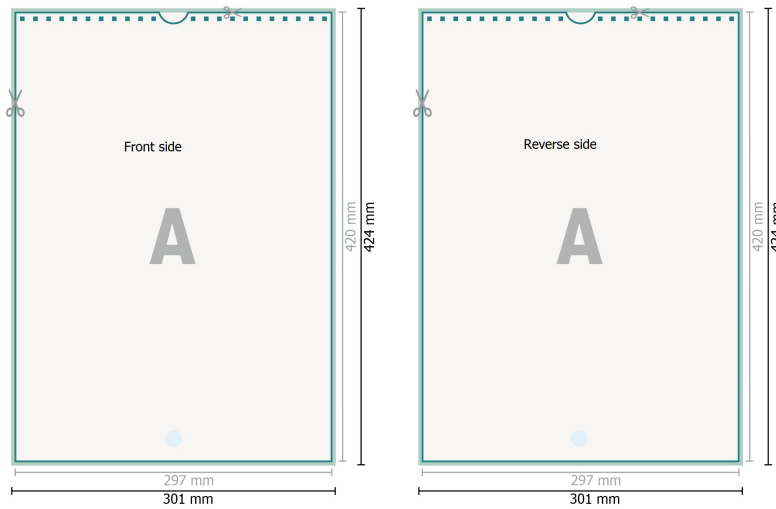

Wire-o Wall Calendars, A3, 4/4 colours portrait

 Optional drilled holes

Dataformat (incl. 2 mm bleed):

30,1 x 42,4 cm

bleed:

2 mm

Trimmed size:

29,7 x 42 cm

Safety margin:

4 mm

Maintaining space between the text/information and the edge of the trimmed format prevents undesirable cuts.

Explanation of symbols

 Bleed

 Reading direction

 Trimmed size

 Data format

 We will cut/perforate your product here

Please note:

Allow for trim allowance and safety margin according to instructions.

Arrange background graphics, images or graphics up to the edge of the data format.

Tolerances may occur during production due to cutting, punching and folding processes.

Printing data: Instructions and templates can be found under the menu item *Printing data* at www.onlineprinters.ie