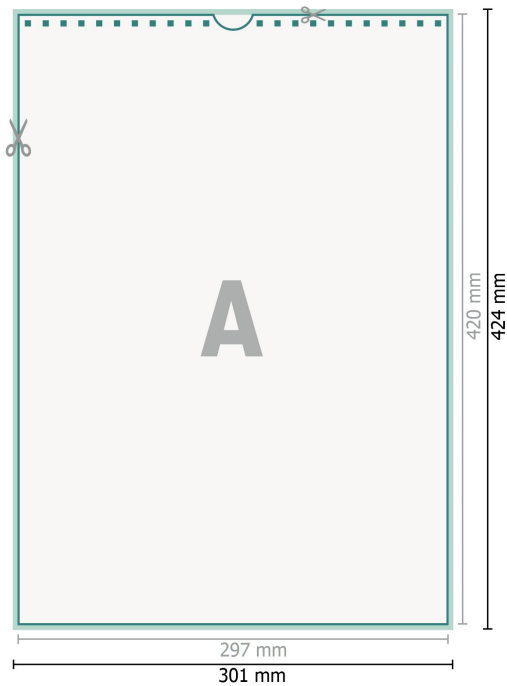

Wire-o Wall Calendars, A3, 4/0 colours portrait

Dataformat (incl. 2 mm bleed):

30,1 x 42,4 cm

bleed:

2 mm

Trimmed size:

29,7 x 42 cm

Safety margin:

4 mm

Maintaining space between the text/information and the edge of the trimmed format prevents undesirable cuts.

Explanation of symbols

 Bleed

 Reading direction

 Trimmed size

 Data format

 We will cut/perforate your product here

Please note:

Allow for trim allowance and safety margin according to instructions.

Arrange background graphics, images or graphics up to the edge of the data format.

Tolerances may occur during production due to cutting, punching and folding processes.