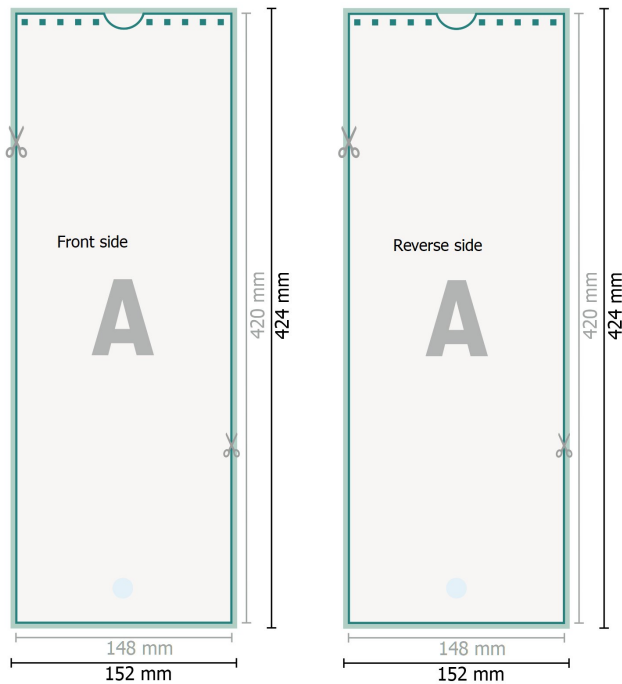

Wire-o Wall Calendars, A3 Half, 4/4 colours portrait

 Optional drilled holes

Dataformat (incl. 2 mm bleed):

15,2 x 42,4 cm

bleed:

2 mm

Trimmed size:

14,8 x 42 cm

Safety margin:

4 mm

Maintaining space between the text/information and the edge of the trimmed format prevents undesirable cuts.

Explanation of symbols

 Bleed

 Reading direction

 Trimmed size

 Data format

 We will cut/perforate your product here

Please note:

Allow for trim allowance and safety margin according to instructions.

Arrange background graphics, images or graphics up to the edge of the data format.