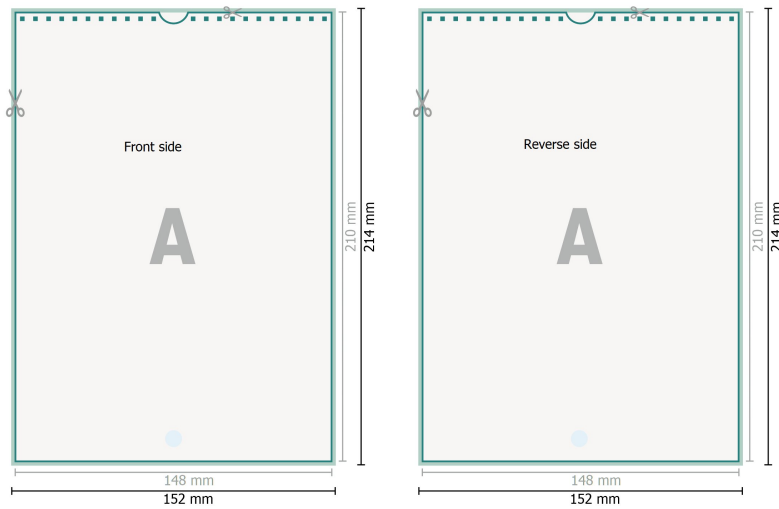

Wire-o Wall Calendars, A5, 4/4 colours portrait

 Optional drilled holes

Dataformat (incl. 2 mm bleed):

15,2 x 21,4 cm

bleed:

2 mm

Trimmed size:

14,8 x 21 cm

Safety margin:

4 mm

Maintaining space between the text/information and the edge of the trimmed format prevents undesirable cuts.

Explanation of symbols

 Bleed

 Reading direction

 Trimmed size

 Data format

 We will cut/perforate your product here

Please note:

Allow for trim allowance and safety margin according to instructions.

Arrange background graphics, images or graphics up to the edge of the data format.

Tolerances may occur during production due to cutting, punching and folding processes.

Printing data: Instructions and templates can be found under the menu item *Printing data* at www.onlineprinters.ie