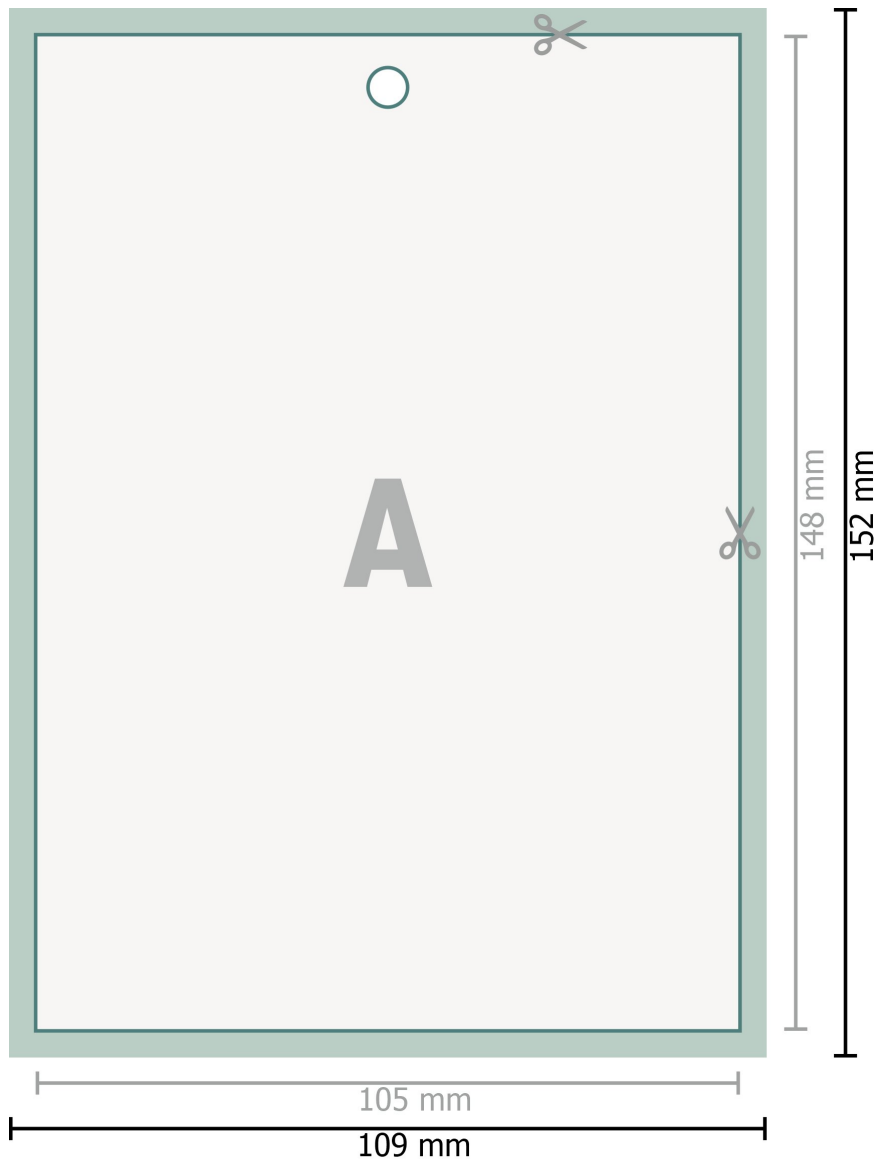

## Wall Calendars adhesive binding, A6

portrait

○ Hanger

**Dataformat (incl. 2 mm bleed):**  
10,9 x 15,2 cm

**bleed:**  
2 mm

**Trimmed size:**  
10,5 x 14,8 cm

**Safety margin:**  
4 mm

Maintaining space between the text/information and the edge of the trimmed format prevents undesirable cuts.

### Explanation of symbols

- Bleed
- Reading direction
- Trimmed size
- Data format
- We will cut/perforate your product here

### Please note:

Allow for trim allowance and safety margin according to instructions.

Arrange background graphics, images or graphics up to the edge of the data format.

Tolerances may occur during production due to cutting, punching and folding processes.