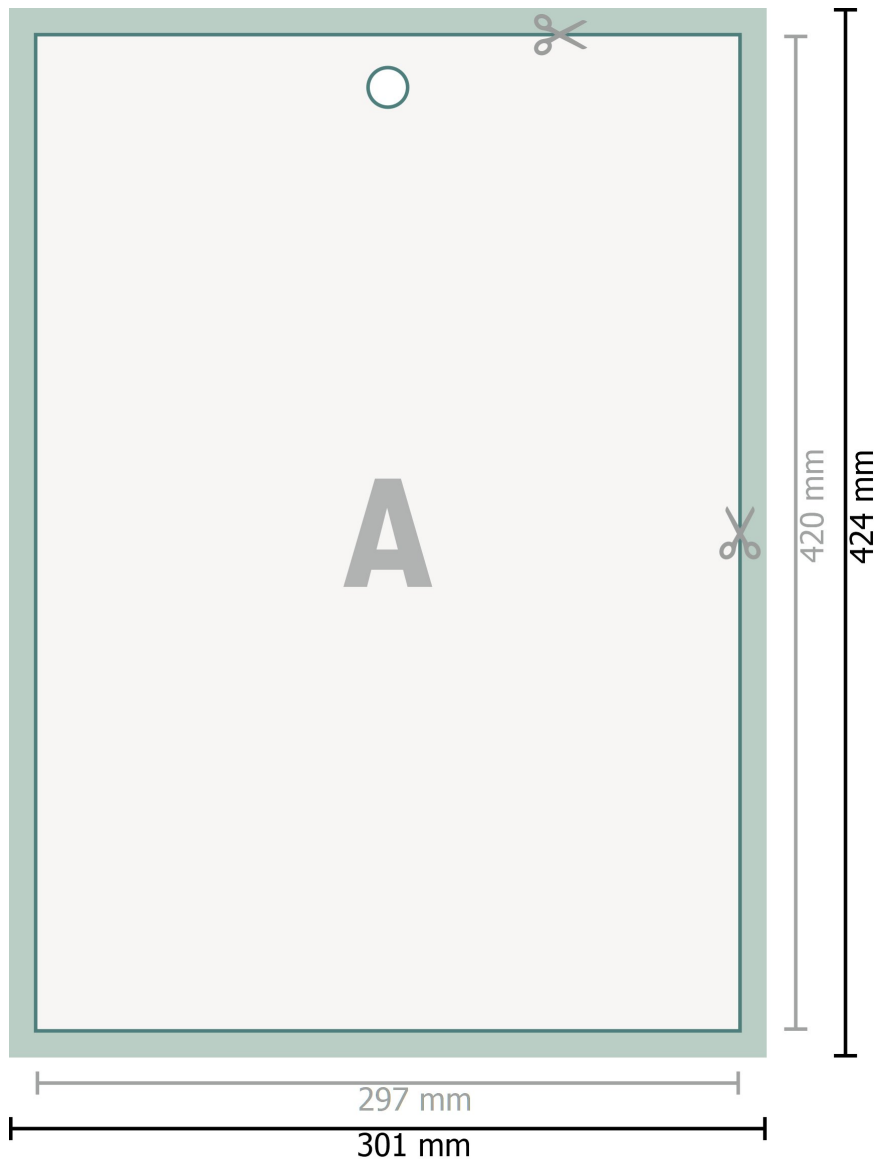

## Wall Calendars adhesive binding, A3

portrait

○ Hanger

**Dataformat (incl. 2 mm bleed):**

30,1 x 42,4 cm

**bleed:**

2 mm

**Trimmed size:**

29,7 x 42 cm

**Safety margin:**

4 mm

Maintaining space between the text/information and the edge of the trimmed format prevents undesirable cuts.

**Explanation of symbols**

- Bleed
- Reading direction
- Trimmed size
- Data format
- We will cut/perforate your product here

**Please note:**

Allow for trim allowance and safety margin according to instructions.

Arrange background graphics, images or graphics up to the edge of the data format.

Tolerances may occur during production due to cutting, punching and folding processes.