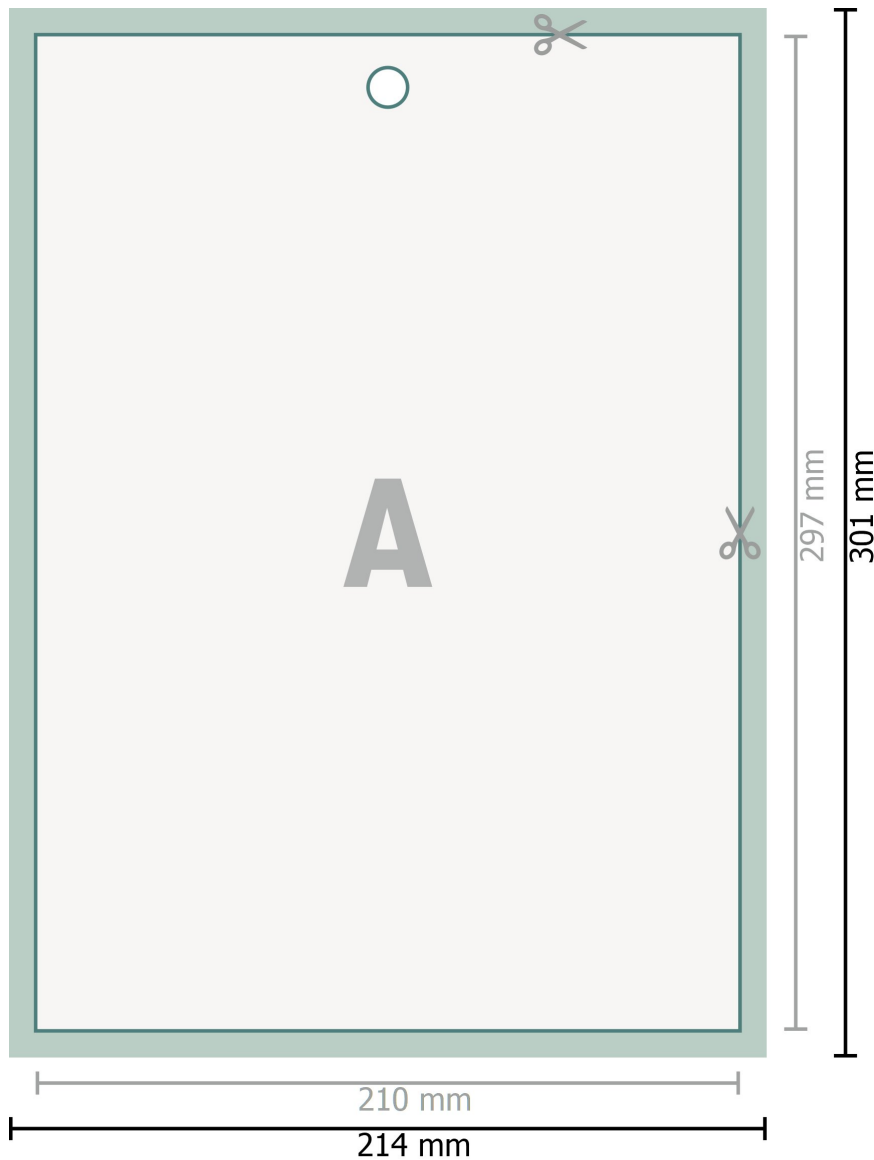

Wall Calendars adhesive binding, A4

portrait

○ Hanger

Dataformat (incl. 2 mm bleed):

21,4 x 30,1 cm

bleed:

2 mm

Trimmed size:

21 x 29,7 cm

Safety margin:

4 mm

Maintaining space between the text/information and the edge of the trimmed format prevents undesirable cuts.

Explanation of symbols

- Bleed
- Reading direction
- Trimmed size
- Data format
- We will cut/perforate your product here

Please note:

Allow for trim allowance and safety margin according to instructions.

Arrange background graphics, images or graphics up to the edge of the data format.

Tolerances may occur during production due to cutting, punching and folding processes.