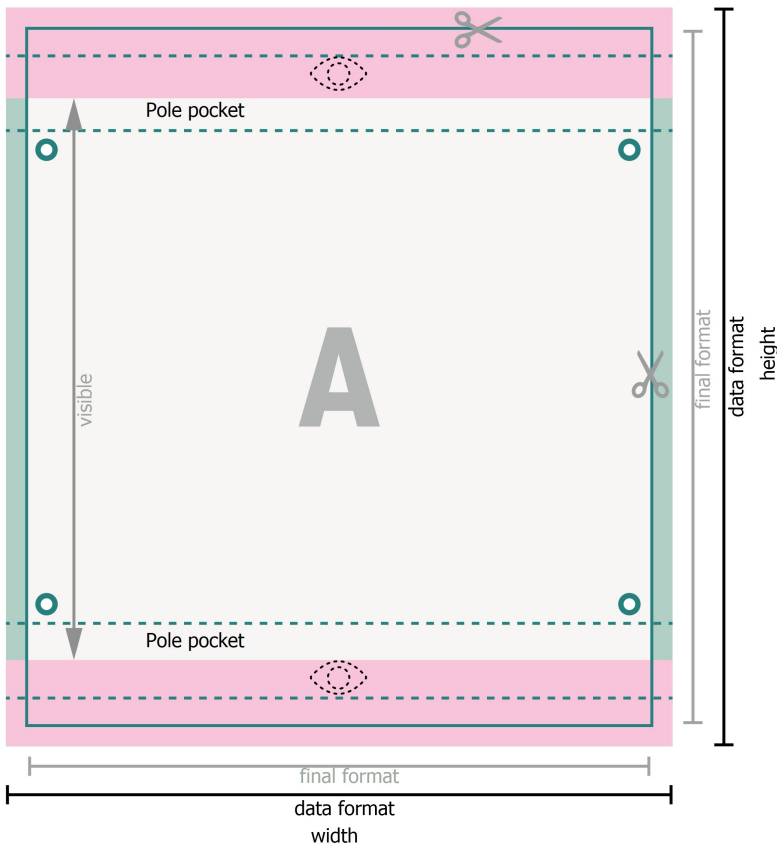

# Scaffold banners, Free format selection

top and bottom, 6 cm

○ eyelets

## free format selection

**bleed:**  
10 mm

## Safety margin:

40 mm

Maintaining space between the text/information and the edge of the trimmed format prevents undesirable cuts.

## Explanation of symbols

 Bleed

 Reading direction

 Trimmed size

 Data format

 We will cut/perforate your product here

 Limited visibility area