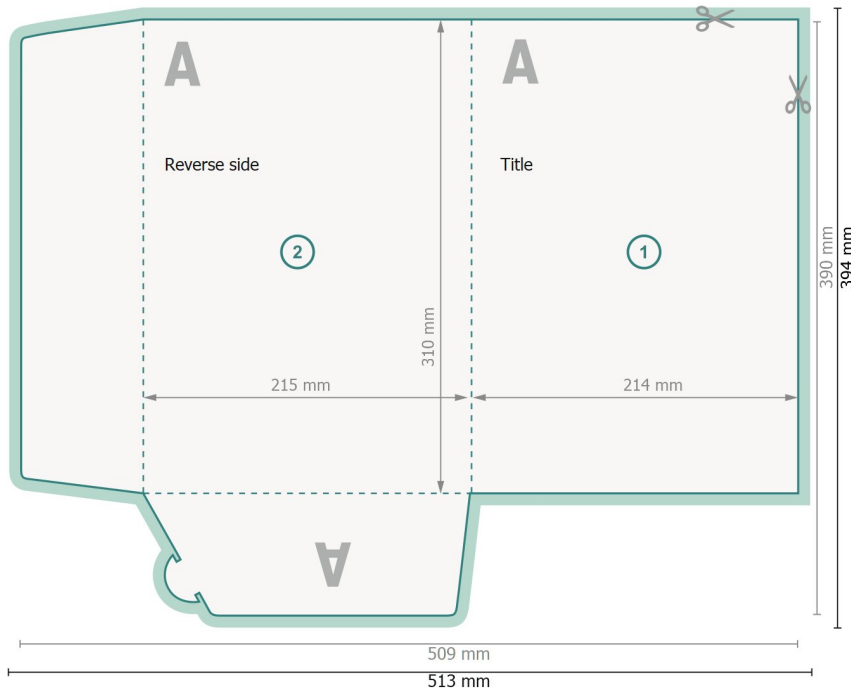

Folders with business card slits, A4

#41 (Portrait)

Outside

Dataformat (incl. 2 mm bleed):

51,3 x 39,4 cm

Trimmed size:

50,9 x 39 cm

Trimmed size (closed):

21,5 x 31 cm

bleed:

2 mm

Safety margin:

4 mm

Maintaining space between the text/information and the edge of the trimmed format prevents undesirable cuts.

Explanation of symbols

Bleed

Reading direction

Trimmed size

Data format

We will cut/perforate your product here

Creasing/Folding

Please note:

Allow for trim allowance and safety margin according to instructions.

Arrange background graphics, images or graphics up to the edge of the data format.