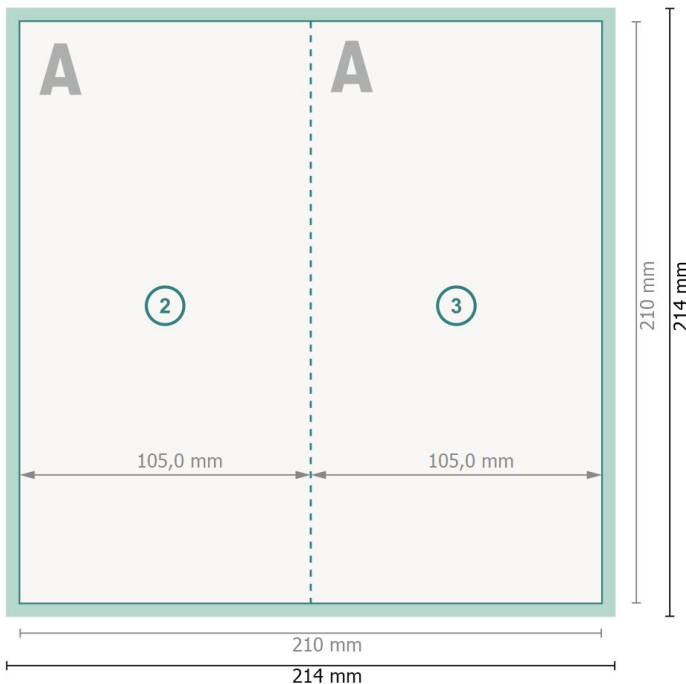

## Folded Christmas cards, portrait, DL

4 pages, 1 fold

Outside

Inside

**Dataformat (incl. 2 mm bleed):**

21,4 x 21,4 cm

**Trimmed size:**

21 x 21 cm

**bleed:**

2 mm

**Trimmed size (closed):**

10,5 x 21 cm

**Safety margin:**

4 mm

Maintaining space between the text/information and the edge of the trimmed format prevents undesirable cuts.

**Explanation of symbols**

Bleed

Reading direction

Trimmed size

Data format

We will cut/perforate your product here

Creasing/Folding

**Please note:**

Allow for trim allowance and safety margin according to instructions.

Arrange background graphics, images or graphics up to the edge of the data format.

Tolerances may occur during production due to cutting, punching and folding processes.

Printing data: Instructions and templates can be found under the menu item *Printing data* at [www.onlineprinters.ie](http://www.onlineprinters.ie)