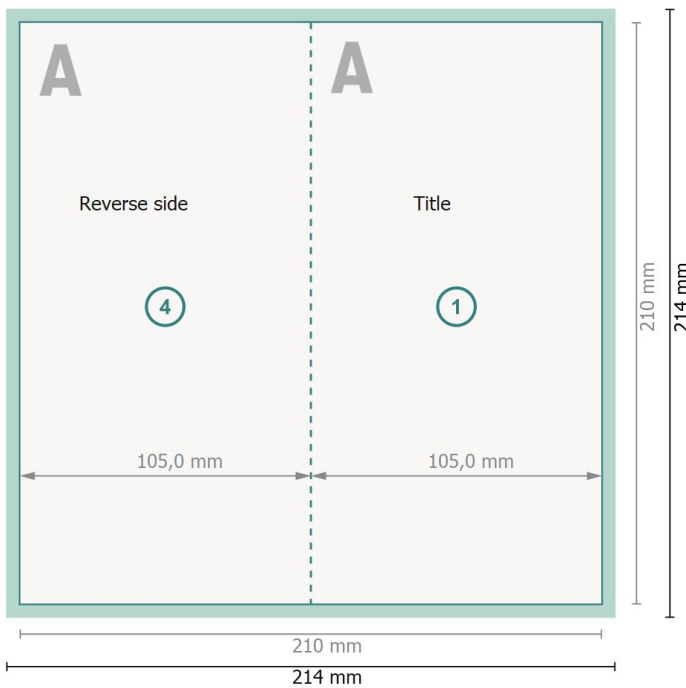

## Folded Christmas cards, portrait, DL

4 pages, 1 fold

Outside

Inside

**Dataformat (incl. 2 mm bleed):**

21,4 x 21,4 cm

**Trimmed size:**

21 x 21 cm

**bleed:**

2 mm

**Trimmed size (closed):**

10,5 x 21 cm

**Safety margin:**

4 mm

Maintaining space between the text/information and the edge of the trimmed format prevents undesirable cuts.

**Explanation of symbols**

Bleed

Reading direction

Trimmed size

Data format

We will cut/perforate your product here

Creasing/Folding

**Please note:**

Allow for trim allowance and safety margin according to instructions.

Arrange background graphics, images or graphics up to the edge of the data format.

Tolerances may occur during production due to cutting, punching and folding processes.

Printing data: Instructions and templates can be found under the menu item *Printing data* at [www.onlineprinters.ie](http://www.onlineprinters.ie)