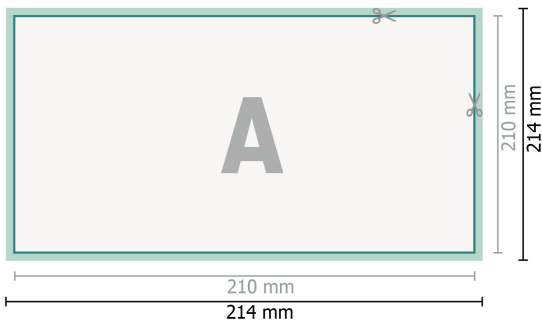

## Wedding cards landscape, DL

2 pages, 300 gsm art print paper

Front side

Reverse side

**Dataformat (incl. 2 mm bleed):**

21,4 x 10,9 cm

**bleed:**

2 mm

**Trimmed size:**

21 x 10,5 cm

**Safety margin:**

4 mm

Maintaining space between the text/information and the edge of the trimmed format prevents undesirable cuts.

**Explanation of symbols**

 Bleed

 Reading direction

 Trimmed size

 Data format

 We will cut/perforate your product here

---

**Please note:**

Allow for trim allowance and safety margin according to instructions.

Arrange background graphics, images or graphics up to the edge of the data format.