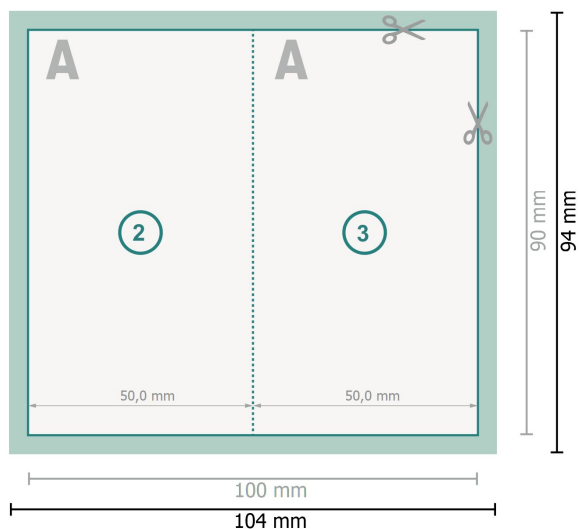

Folded Cards portrait, 5.0 x 9.0 cm

1 fold

Dataformat (incl. 2 mm bleed):

10,4 x 9,4 cm

bleed:

2 mm

Trimmed size:

10 x 9 cm

Trimmed size (closed):

5 x 9 cm

Safety margin:

4 mm

Maintaining space between the text/information and the edge of the trimmed format prevents undesirable cuts.

Explanation of symbols

- Bleed
- Reading direction
- Trimmed size
- Data format
- We will cut/perforate your product here

Please note:

Allow for trim allowance and safety margin according to instructions.

Arrange background graphics, images or graphics up to the edge of the data format.

Tolerances may occur during production due to cutting, punching and folding processes.