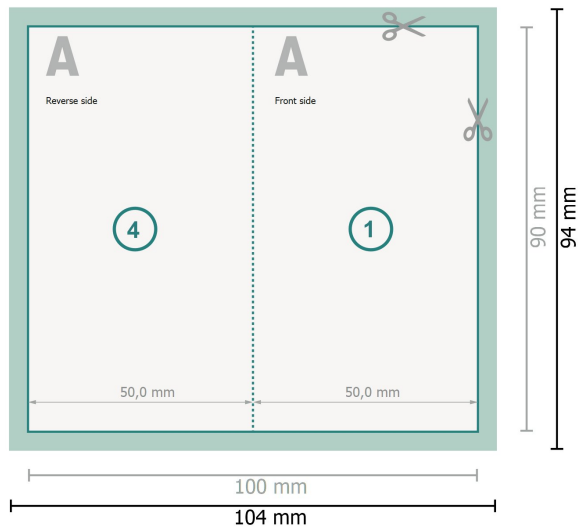

Folded Cards portrait, 5.0 x 9.0 cm

1 fold

Dataformat (incl. 2 mm bleed):

10,4 x 9,4 cm

bleed:

2 mm

Trimmed size:

10 x 9 cm

Trimmed size (closed):

5 x 9 cm

Safety margin:

4 mm

Maintaining space between the text/information and the edge of the trimmed format prevents undesirable cuts.

Explanation of symbols

- Bleed
- Reading direction
- Trimmed size
- Data format
- We will cut/perforate your product here

Please note:

Allow for trim allowance and safety margin according to instructions.

Arrange background graphics, images or graphics up to the edge of the data format.

Tolerances may occur during production due to cutting, punching and folding processes.