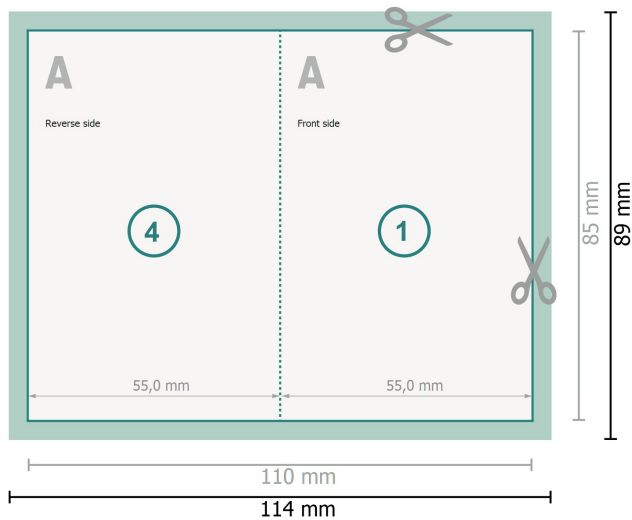

## Folded Cards portrait, 5.5 x 8.5 cm

1 fold

**Dataformat (incl. 2 mm bleed):**

11,4 x 8,9 cm

**bleed:**

2 mm

**Trimmed size:**

11 x 8,5 cm

**Trimmed size (closed):**

5,5 x 8,5 cm

**Safety margin:**

4 mm

Maintaining space between the text/information and the edge of the trimmed format prevents undesirable cuts.

**Explanation of symbols**

- Bleed
- Reading direction
- Trimmed size
- Data format
- We will cut/perforate your product here

**Please note:**

Allow for trim allowance and safety margin according to instructions.

Arrange background graphics, images or graphics up to the edge of the data format.

Tolerances may occur during production due to cutting, punching and folding processes.