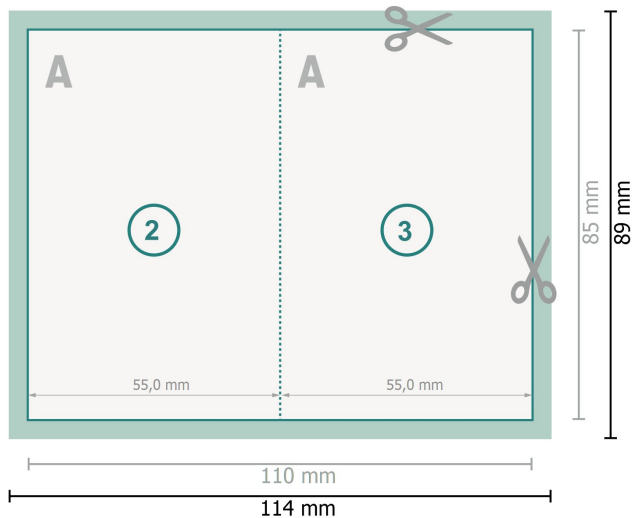

## Folded Cards portrait, 5.5 x 8.5 cm

1 fold

**Dataformat (incl. 2 mm bleed):**

11,4 x 8,9 cm

**bleed:**

2 mm

**Trimmed size:**

11 x 8,5 cm

**Trimmed size (closed):**

5,5 x 8,5 cm

**Safety margin:**

4 mm

Maintaining space between the text/information and the edge of the trimmed format prevents undesirable cuts.

**Explanation of symbols**

- Bleed
- Reading direction
- Trimmed size
- Data format
- We will cut/perforate your product here

**Please note:**

Allow for trim allowance and safety margin according to instructions.

Arrange background graphics, images or graphics up to the edge of the data format.

Tolerances may occur during production due to cutting, punching and folding processes.