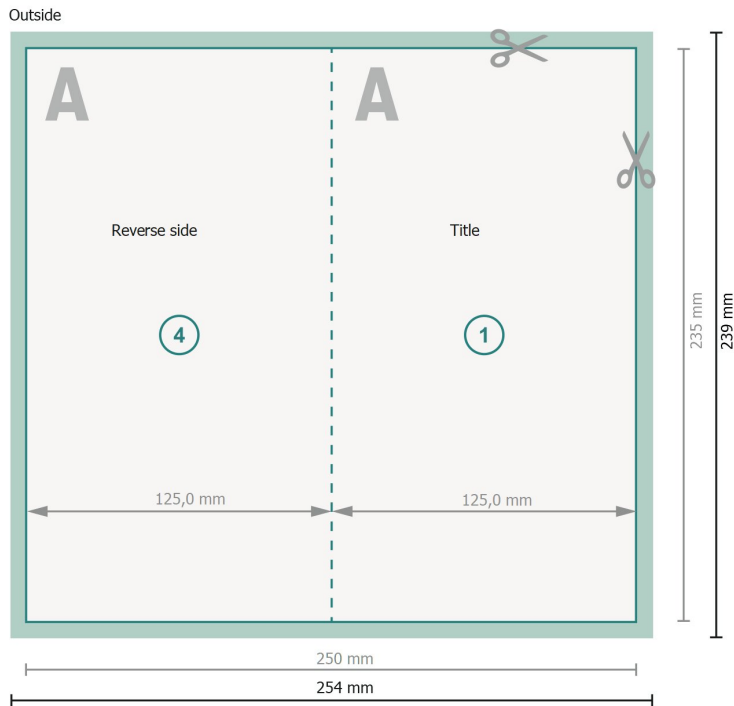

Folded Cards portrait, 12.5 x 23.5 cm

1 fold

Dataformat (incl. 2 mm bleed):

25,4 x 23,9 cm

bleed:

2 mm

Trimmed size:

25 x 23,5 cm

Trimmed size (closed):

12,5 x 23,5 cm

Safety margin:

4 mm

Maintaining space between the text/information and the edge of the trimmed format prevents undesirable cuts.

Explanation of symbols

Bleed

Reading direction

Trimmed size

Data format

We will cut/perforate your product here

Please note:

Allow for trim allowance and safety margin according to instructions.

Arrange background graphics, images or graphics up to the edge of the data format.