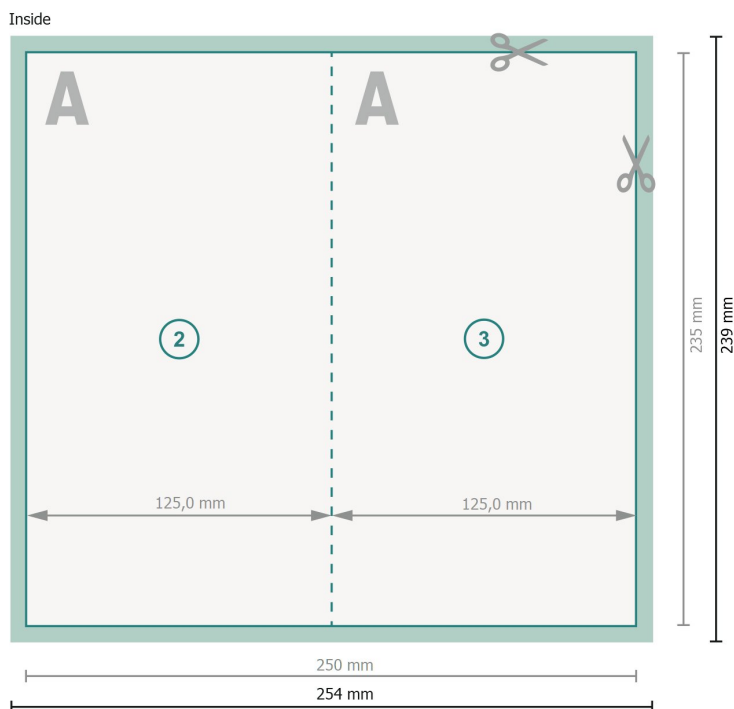

Folded Cards portrait, 12.5 x 23.5 cm

1 fold

Dataformat (incl. 2 mm bleed):

25,4 x 23,9 cm

bleed:

2 mm

Trimmed size:

25 x 23,5 cm

Trimmed size (closed):

12,5 x 23,5 cm

Safety margin:

4 mm

Maintaining space between the text/information and the edge of the trimmed format prevents undesirable cuts.

Explanation of symbols

Bleed

Reading direction

Trimmed size

Data format

We will cut/perforate your product here

Please note:

Allow for trim allowance and safety margin according to instructions.

Arrange background graphics, images or graphics up to the edge of the data format.