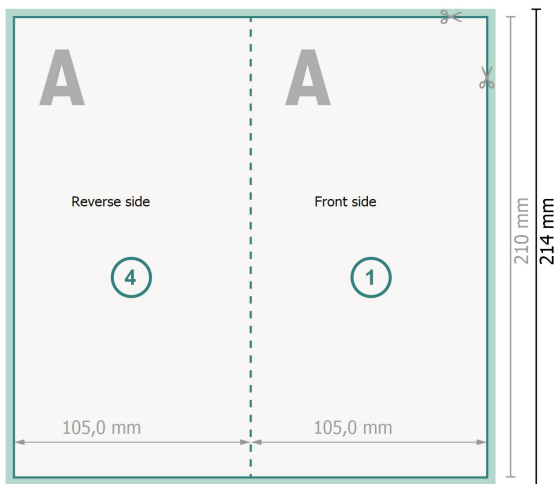

Folded Cards portrait, DL

4 pages, 1 fold

Outside

Inside

Dataformat (incl. 2 mm bleed):

21,4 x 21,4 cm

bleed:

2 mm

Trimmed size:

21 x 21 cm

Trimmed size (closed):

10,5 x 21 cm

Safety margin:

4 mm

Maintaining space between the text/information and the edge of the trimmed format prevents undesirable cuts.

Explanation of symbols

-  Bleed
-  Reading direction
-  Trimmed size
-  Data format
-  We will cut/perforate your product here
-  Creasing/Folding

Please note:

Allow for trim allowance and safety margin according to instructions.

Arrange background graphics, images or graphics up to the edge of the data format.

Tolerances may occur during production due to cutting, punching and folding processes.

Printing data: Instructions and templates can be found under the menu item *Printing data* at www.onlineprinters.ie