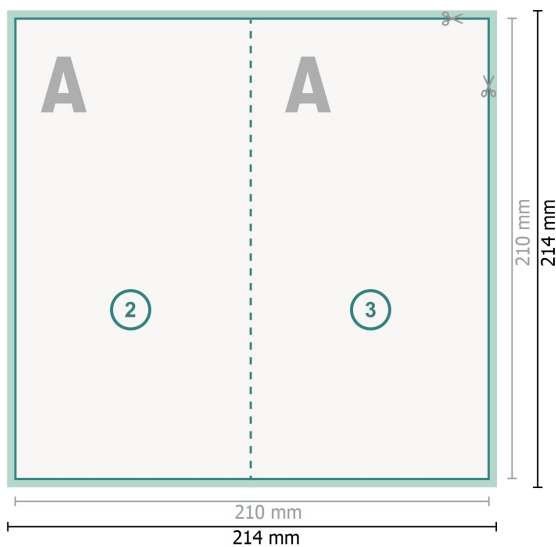

Folded Cards portrait, DL

4 pages, 1 fold

Outside

Inside

Dataformat (incl. 2 mm bleed):

21,4 x 21,4 cm

bleed:

2 mm

Trimmed size:

21 x 21 cm

Trimmed size (closed):

10,5 x 21 cm

Safety margin:

4 mm

Maintaining space between the text/information and the edge of the trimmed format prevents undesirable cuts.

Explanation of symbols

-  Bleed
-  Reading direction
-  Trimmed size
-  Data format
-  We will cut/perforate your product here
-  Creasing/Folding

Please note:

Allow for trim allowance and safety margin according to instructions.

Arrange background graphics, images or graphics up to the edge of the data format.

Tolerances may occur during production due to cutting, punching and folding processes.

Printing data: Instructions and templates can be found under the menu item *Printing data* at www.onlineprinters.ie