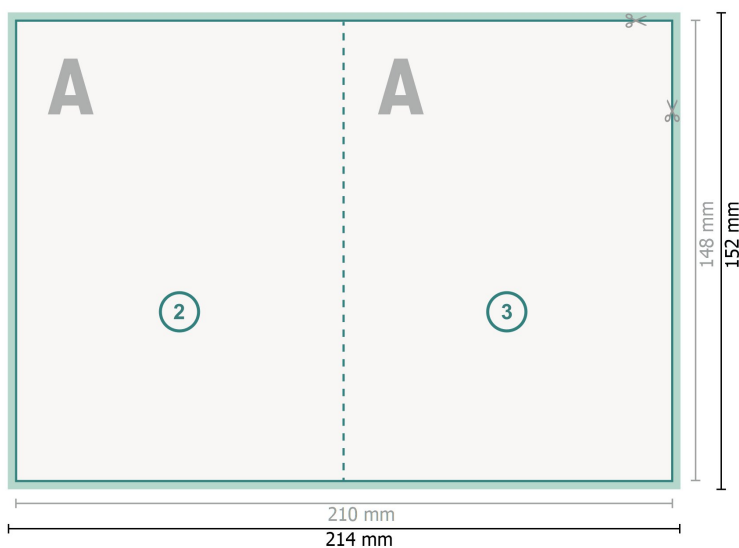

Folded Cards portrait, A6

4 pages, 1 fold

Outside

Inside

Dataformat (incl. 2 mm bleed):

21,4 x 15,2 cm

bleed:

2 mm

Trimmed size:

21 x 14,8 cm

Trimmed size (closed):

10,5 x 14,8 cm

Safety margin:

4 mm

Maintaining space between the text/information and the edge of the trimmed format prevents undesirable cuts.

Explanation of symbols

-  Bleed
-  Reading direction
-  Trimmed size
-  Data format
-  We will cut/perforate your product here
-  Creasing/Folding

Please note:

Allow for trim allowance and safety margin according to instructions.

Arrange background graphics, images or graphics up to the edge of the data format.

Tolerances may occur during production due to cutting, punching and folding processes.

Printing data: Instructions and templates can be found under the menu item *Printing data* at www.onlineprinters.ie