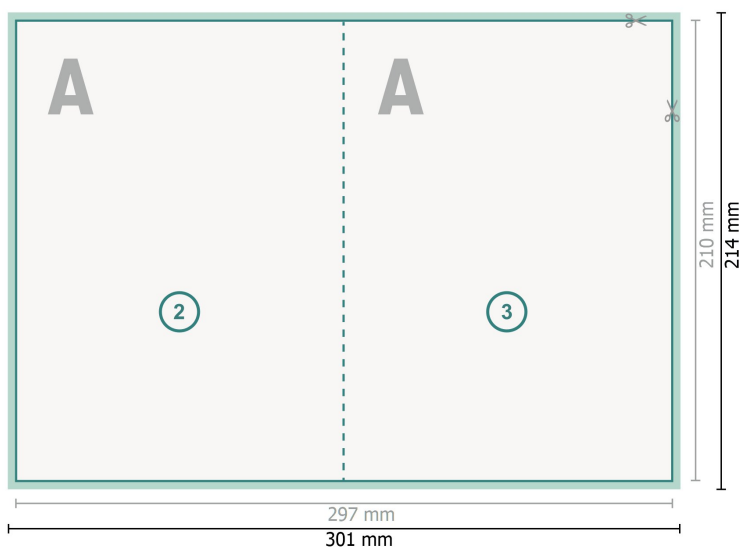

## Folded Cards portrait, A5

1 fold

Outside

Inside

**Dataformat (incl. 2 mm bleed):**

30,1 x 21,4 cm

**bleed:**

2 mm

**Trimmed size:**

29,7 x 21 cm

**Trimmed size (closed):**

14,8 x 21 cm

**Safety margin:**

4 mm

Maintaining space between the text/information and the edge of the trimmed format prevents undesirable cuts.

**Explanation of symbols**

Bleed

Reading direction

Trimmed size

Data format

We will cut/perforate your product here

Creasing/Folding

**Please note:**

Allow for trim allowance and safety margin according to instructions.

Arrange background graphics, images or graphics up to the edge of the data format.

Tolerances may occur during production due to cutting, punching and folding processes.

Printing data: Instructions and templates can be found under the menu item *Printing data* at [www.onlineprinters.ie](http://www.onlineprinters.ie)