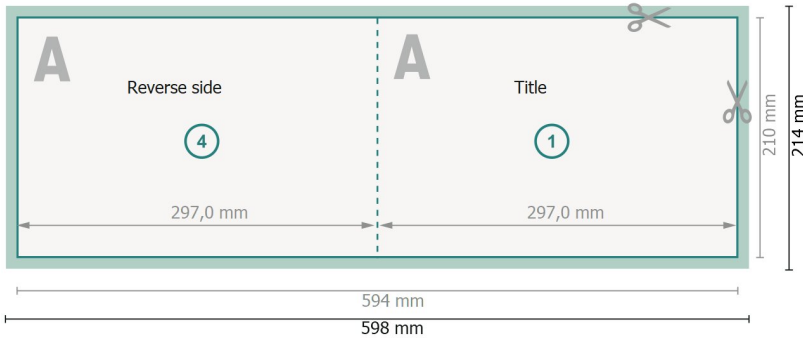

## Folded Cards landscape, A4

1 fold

Outside

Inside

**Dataformat (incl. 2 mm bleed):**

59,8 x 21,4 cm

**bleed:**

2 mm

**Trimmed size:**

59,4 x 21 cm

**Trimmed size (closed):**

29,7 x 21 cm

**Safety margin:**

4 mm

Maintaining space between the text/information and the edge of the trimmed format prevents undesirable cuts.

**Explanation of symbols**

Bleed

Reading direction

Trimmed size

Data format

We will cut/perforate your product here

**Please note:**

Allow for trim allowance and safety margin according to instructions.

Arrange background graphics, images or graphics up to the edge of the data format.