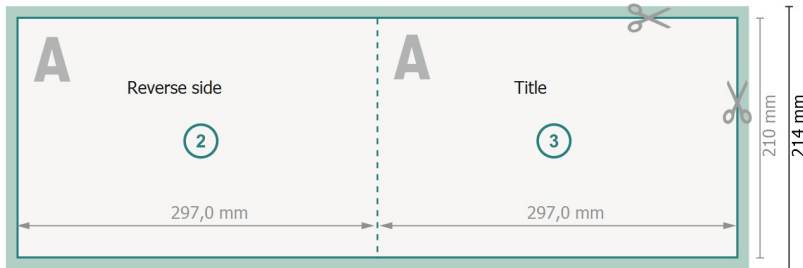

## Folded Cards landscape, A4

1 fold

Outside

Inside

**Dataformat (incl. 2 mm bleed):**

59,8 x 21,4 cm

**bleed:**

2 mm

**Trimmed size:**

59,4 x 21 cm

**Trimmed size (closed):**

29,7 x 21 cm

**Safety margin:**

4 mm

Maintaining space between the text/information and the edge of the trimmed format prevents undesirable cuts.

**Explanation of symbols**

Bleed

Reading direction

Trimmed size

Data format

We will cut/perforate your product here

**Please note:**

Allow for trim allowance and safety margin according to instructions.

Arrange background graphics, images or graphics up to the edge of the data format.