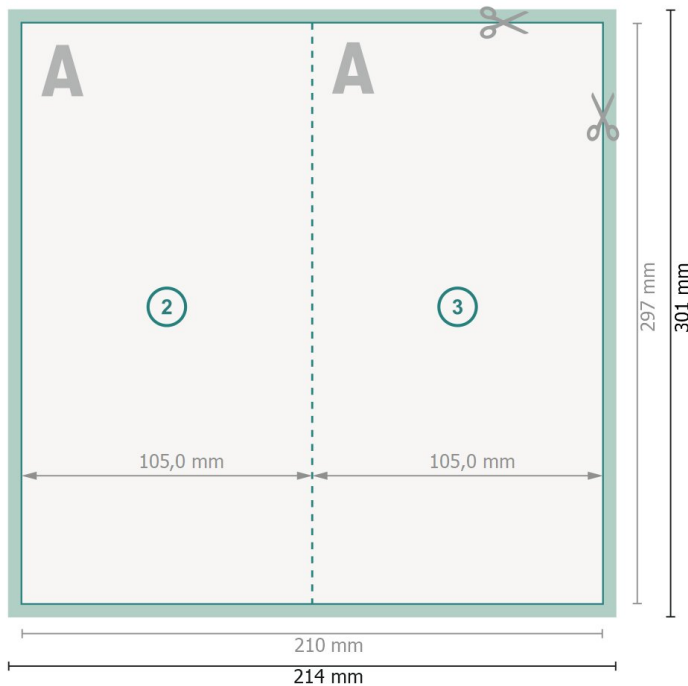

## Folded Cards portrait, A4-Half

1 fold

Outside

Inside

**Dataformat (incl. 2 mm bleed):**

21,4 x 30,1 cm

**bleed:**

2 mm

**Trimmed size:**

21 x 29,7 cm

**Trimmed size (closed):**

10,5 x 29,7 cm

**Safety margin:**

4 mm

Maintaining space between the text/information and the edge of the trimmed format prevents undesirable cuts.

**Explanation of symbols**

Bleed

Reading direction

Trimmed size

Data format

We will cut/perforate your product here

**Please note:**

Allow for trim allowance and safety margin according to instructions.

Arrange background graphics, images or graphics up to the edge of the data format.