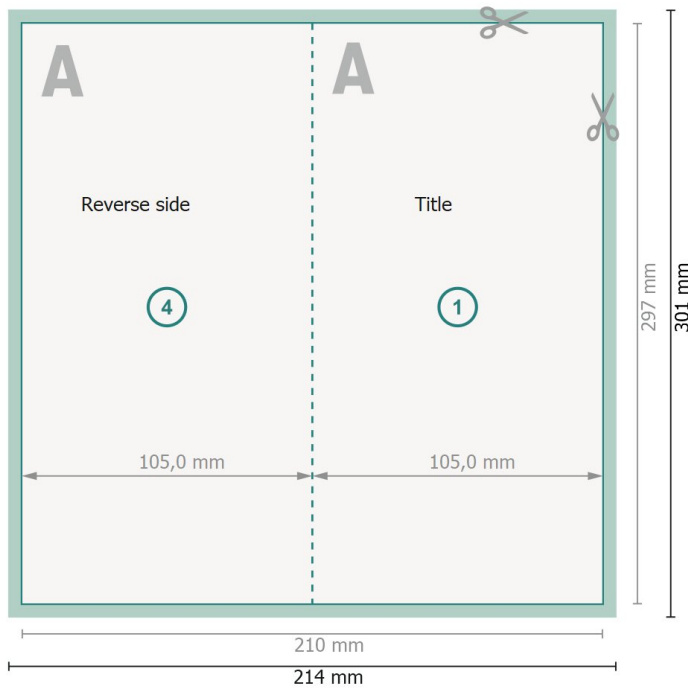

## Folded Cards portrait, A4-Half

1 fold

Outside

Inside

**Dataformat (incl. 2 mm bleed):**

21,4 x 30,1 cm

**bleed:**

2 mm

**Trimmed size:**

21 x 29,7 cm

**Trimmed size (closed):**

10,5 x 29,7 cm

**Safety margin:**

4 mm

Maintaining space between the text/information and the edge of the trimmed format prevents undesirable cuts.

**Explanation of symbols**

Bleed

Reading direction

Trimmed size

Data format

We will cut/perforate your product here

**Please note:**

Allow for trim allowance and safety margin according to instructions.

Arrange background graphics, images or graphics up to the edge of the data format.