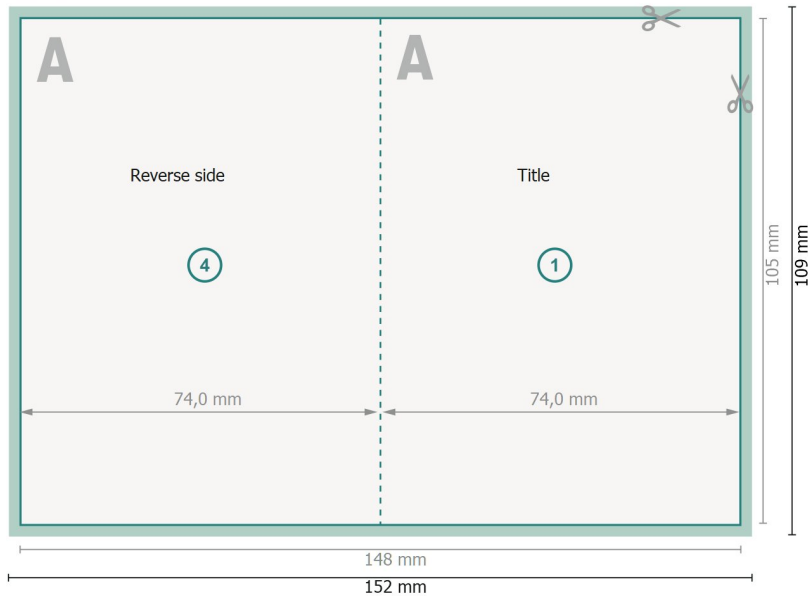

## Folded Cards portrait, A7

1 fold

Outside

Inside

**Dataformat (incl. 2 mm bleed):**

15,2 x 10,9 cm

**bleed:**

2 mm

**Trimmed size:**

14,8 x 10,5 cm

**Trimmed size (closed):**

7,4 x 10,5 cm

**Safety margin:**

4 mm

Maintaining space between the text/information and the edge of the trimmed format prevents undesirable cuts.

**Explanation of symbols**

Bleed

Reading direction

Trimmed size

Data format

We will cut/perforate your product here

**Please note:**

Allow for trim allowance and safety margin according to instructions.

Arrange background graphics, images or graphics up to the edge of the data format.

Tolerances may occur during production due to cutting, punching and folding processes.

Printing data: Instructions and templates can be found under the menu item *Printing data* at [www.onlineprinters.ie](http://www.onlineprinters.ie)