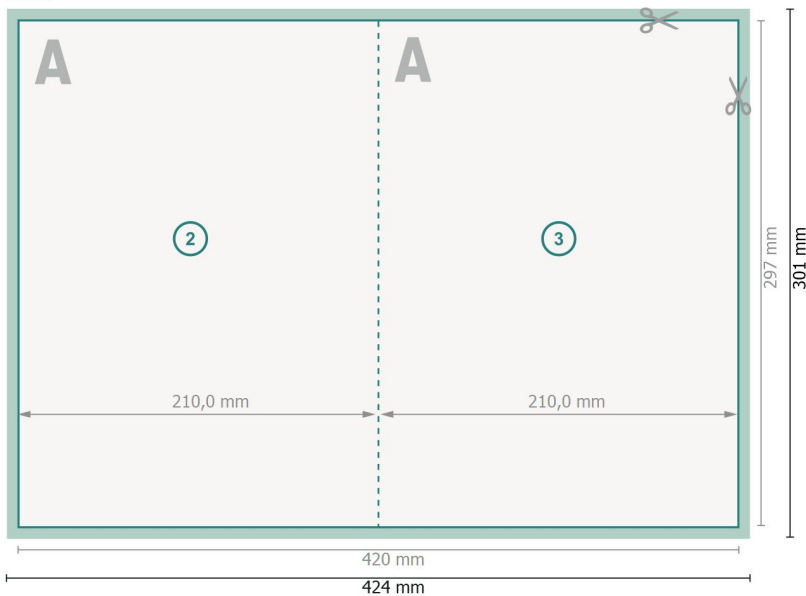

Folded Cards portrait, A4

1 fold

Outside

Inside

Dataformat (incl. 2 mm bleed):

42,4 x 30,1 cm

bleed:

2 mm

Trimmed size:

42 x 29,7 cm

Trimmed size (closed):

21 x 29,7 cm

Safety margin:

4 mm

Maintaining space between the text/information and the edge of the trimmed format prevents undesirable cuts.

Explanation of symbols

Bleed

Reading direction

Trimmed size

Data format

We will cut/perforate your product here

Creasing/Folding

Please note:

Allow for trim allowance and safety margin according to instructions.

Arrange background graphics, images or graphics up to the edge of the data format.

Tolerances may occur during production due to cutting, punching and folding processes.

Printing data: Instructions and templates can be found under the menu item *Printing data* at www.onlineprinters.ie