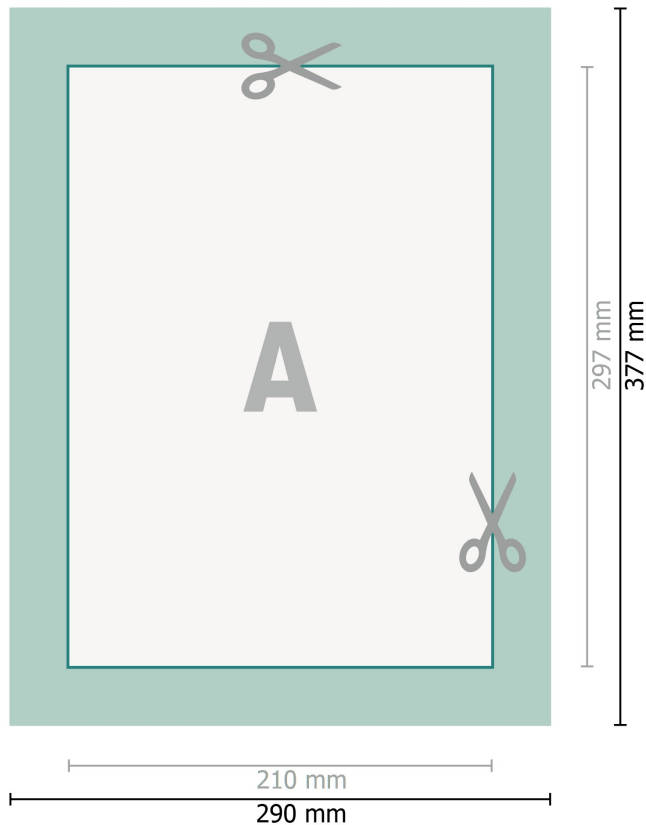

Wooden Stretcher Frame, A4

**Dataformat (incl. 40 mm bleed):**

29 x 37,7 cm

bleed:

40 mm

Trimmed size:

21 x 29,7 cm

Safety margin:

15 mm

Maintaining space between the text/information and the edge of the trimmed format prevents undesirable cuts.

Please note:

Allow for trim allowance and safety margin according to instructions.

Arrange background graphics, images or graphics up to the edge of the data format.

Tolerances may occur during production due to cutting, punching and folding processes.

Printing data: Instructions and templates can be found under the menu item *Printing data* at www.onlineprinters.ie