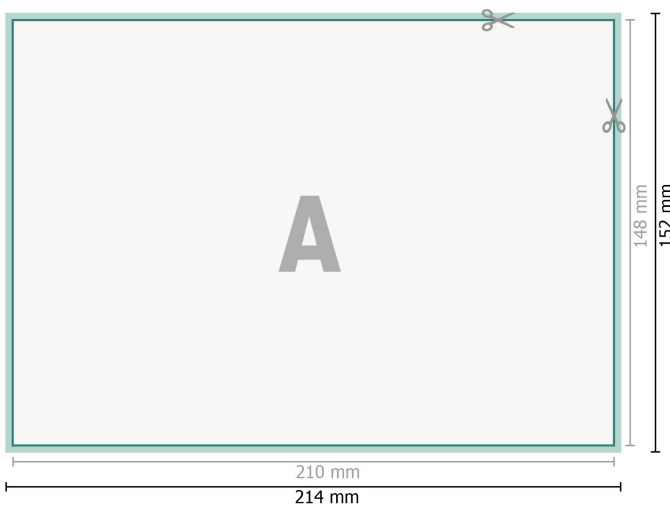

Wedding cards landscape, A5

2 pages, 300 gsm art print paper

Front side

Reverse side

Dataformat (incl. 2 mm bleed):

21,4 x 15,2 cm

bleed:

2 mm

Trimmed size:

21 x 14,8 cm

Safety margin:

4 mm

Maintaining space between the text/information and the edge of the trimmed format prevents undesirable cuts.

Explanation of symbols

 Bleed

 Reading direction

 Trimmed size

 Data format

 We will cut/perforate your product here

Please note:

Allow for trim allowance and safety margin according to instructions.

Arrange background graphics, images or graphics up to the edge of the data format.