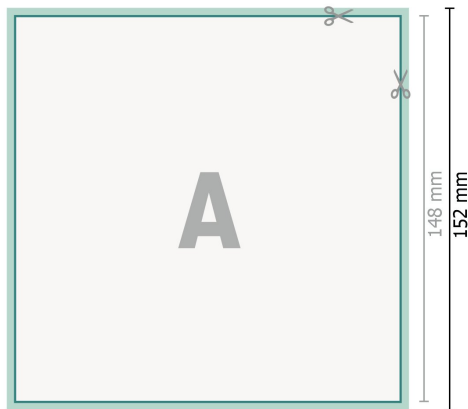

Wedding cards, A5 square

2 pages, 300 gsm art print paper

Front side

Reverse side

Dataformat (incl. 2 mm bleed):

15,2 x 15,2 cm

bleed:

2 mm

Trimmed size:

14,8 x 14,8 cm

Safety margin:

4 mm

Maintaining space between the text/information and the edge of the trimmed format prevents undesirable cuts.

Explanation of symbols

-  Bleed
-  Reading direction
-  Trimmed size
-  Data format
-  We will cut/perforate your product here

Please note:

Allow for trim allowance and safety margin according to instructions.

Arrange background graphics, images or graphics up to the edge of the data format.

Tolerances may occur during production due to cutting, punching and folding processes.