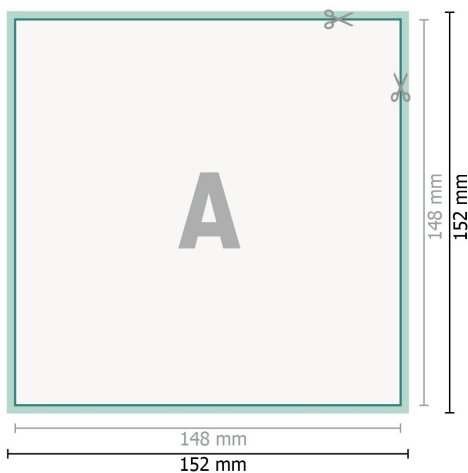

Wedding cards, A5 square

2 pages, 300 gsm art print paper

Front side

Reverse side

Dataformat (incl. 2 mm bleed):

15,2 x 15,2 cm

bleed:

2 mm

Trimmed size:

14,8 x 14,8 cm

Safety margin:

4 mm

Maintaining space between the text/information and the edge of the trimmed format prevents undesirable cuts.

Explanation of symbols

-  Bleed
-  Reading direction
-  Trimmed size
-  Data format
-  We will cut/perforate your product here

Please note:

Allow for trim allowance and safety margin according to instructions.

Arrange background graphics, images or graphics up to the edge of the data format.

Tolerances may occur during production due to cutting, punching and folding processes.