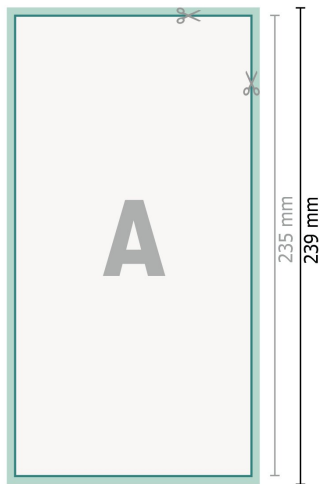

Wedding cards portrait, 12.5 x 23.5 cm

2 pages, 300 gsm art print paper

Front side

Reverse side

Dataformat (incl. 2 mm bleed):

12,9 x 23,9 cm

bleed:

2 mm

Trimmed size:

12,5 x 23,5 cm

Safety margin:

4 mm

Maintaining space between the text/information and the edge of the trimmed format prevents undesirable cuts.

Explanation of symbols

 Bleed

 Reading direction

 Trimmed size

 Data format

 We will cut/perforate your product here

Please note:

Allow for trim allowance and safety margin according to instructions.

Arrange background graphics, images or graphics up to the edge of the data format.