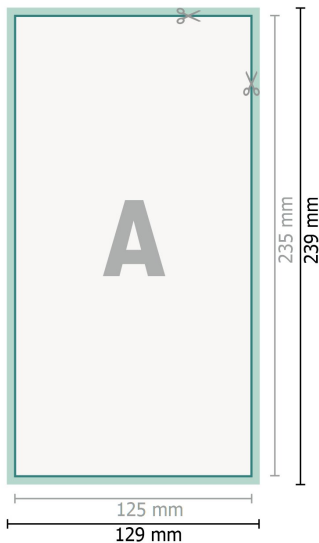

Wedding cards portrait, 12.5 x 23.5 cm

2 pages, 300 gsm art print paper

Front side

Reverse side

Dataformat (incl. 2 mm bleed):

12,9 x 23,9 cm

bleed:

2 mm

Trimmed size:

12,5 x 23,5 cm

Safety margin:

4 mm

Maintaining space between the text/information and the edge of the trimmed format prevents undesirable cuts.

Explanation of symbols

 Bleed

 Reading direction

 Trimmed size

 Data format

 We will cut/perforate your product here

Please note:

Allow for trim allowance and safety margin according to instructions.

Arrange background graphics, images or graphics up to the edge of the data format.