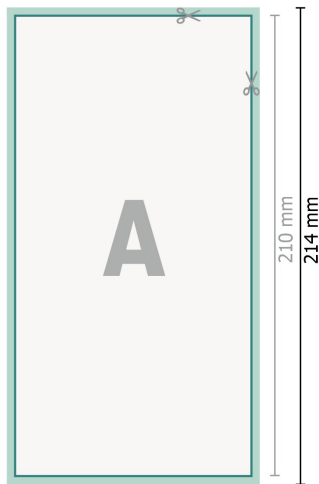

## Wedding cards portrait, DL

2 pages, 300 gsm art print paper

Front side

Reverse side

**Dataformat (incl. 2 mm bleed):**

10,9 x 21,4 cm

**bleed:**

2 mm

**Trimmed size:**

10,5 x 21 cm

**Safety margin:**

4 mm

Maintaining space between the text/information and the edge of the trimmed format prevents undesirable cuts.

**Explanation of symbols**

 Bleed

 Reading direction

 Trimmed size

 Data format

 We will cut/perforate your product here

---

**Please note:**

Allow for trim allowance and safety margin according to instructions.

Arrange background graphics, images or graphics up to the edge of the data format.