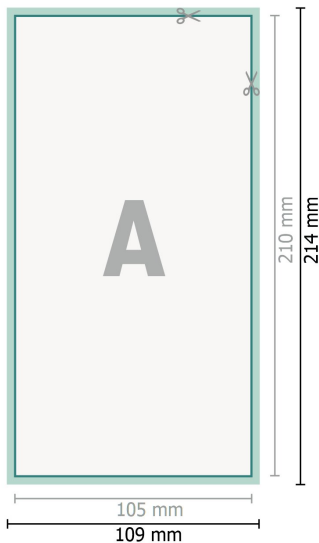

## Wedding cards portrait, DL

2 pages, 300 gsm art print paper

Front side

Reverse side

**Dataformat (incl. 2 mm bleed):**

10,9 x 21,4 cm

**bleed:**

2 mm

**Trimmed size:**

10,5 x 21 cm

**Safety margin:**

4 mm

Maintaining space between the text/information and the edge of the trimmed format prevents undesirable cuts.

**Explanation of symbols**

 Bleed

 Reading direction

 Trimmed size

 Data format

 We will cut/perforate your product here

---

**Please note:**

Allow for trim allowance and safety margin according to instructions.

Arrange background graphics, images or graphics up to the edge of the data format.